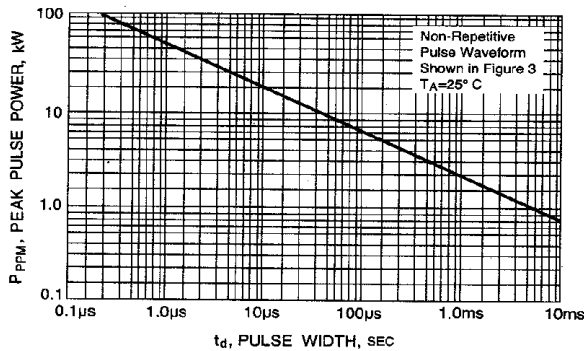

### MAXIMUM RATINGS AND ELECTRICAL CHARACTERISTICS

Ratings at 25°C ambient temperature unless otherwise specified.

|  | SYMBOLS        | VALUE        | UNITS |
|--|----------------|--------------|-------|
| Peak Pulse Power Dissipation on 10/1000 $\mu s$ waveform (Notes 1, 2, Fig. 1)                                | $P_{PPM}$      | Minimum 3000 | Watts |
| Peak Pulse Current on 10/1000 $\mu s$ waveform (Note 1, Fig. 3)  | $I_{PPM}$      | See Table 1  | Amps  |
| Peak forward Surge Current 8.3ms single half sine-wave superimposed on rated load (JEDEC Method) (NOTES 2,3) | $I_{FSM}$      | 200.0        | Amps  |
| Operating Junction and Storage Temperature Range   | $T_J, T_{STG}$ | -55 to +150  | °C    |

**NOTES:**

1. Non-repetitive current pulse, per Fig.3 and derated above  $T_A = 25^\circ C$  per Fig. 2.
2. Mounted on 8.0mm<sup>2</sup> copper pads to each terminal.
3. 8.3ms single half sine-wave, or equivalent square wave, duty cycle = 4 pulses per minutes maximum.

FIGURE 1 PEAK PULSE POWER VS PULSE TIME

FIGURE 2 DERATING CURVE

FIGURE 3 PULSE WAVEFORM

FIGURE 4 TYPICAL CAPACITANCE VS STAND-OFF VOLTAGE

FIGURE 5 MAXIMUM NON-REPETITIVE PEAK FORWARD SURGE CURRENT