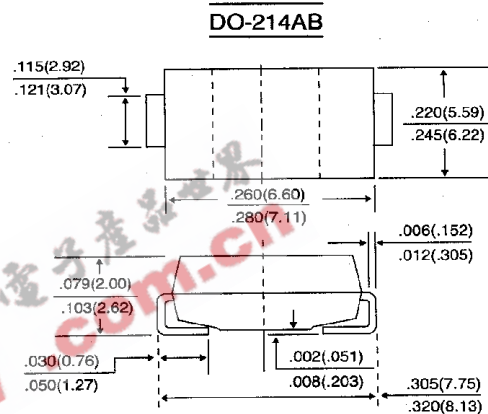

### MECHANICAL DATA

Case: JEDEC DO214AB molded plastic over passivated junction

Terminals: Solder plated, solderable per MIL-STD-750, Method 2026

Standard Packaging: 16mm tape (EIA-481)

Weight: .007 ounces, 0.21 gram

Dimensions in inches and (millimeters)  
\*Typical Range