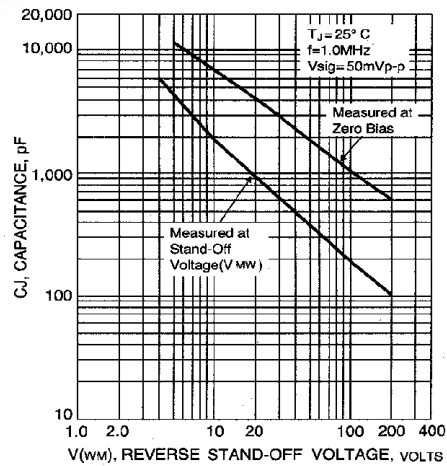

#### NOTES:

1. Non-repetitive current pulse, per Fig.3 and derated above  $T_A = 25^\circ C$  per Fig. 2.
2. Mounted on 8.0mm<sup>2</sup> copper pads to each terminal.
3. 8.3ms single half sine-wave, or equivalent square wave, duty cycle = 4 pulses per minutes maximum.

## RATING AND CHARACTERISTIC CURVES 1.5SMCJ SERIES

FIG. 2-PULSE RATING CURVE

FIG. 3-PULSE WAVEFORM

FIG. 4-TYPICAL JUNCTION CAPACITANCE

FIG. 5-MAXIMUM NON-REPETITIVE PEAK FORWARD SURGE CURRENT