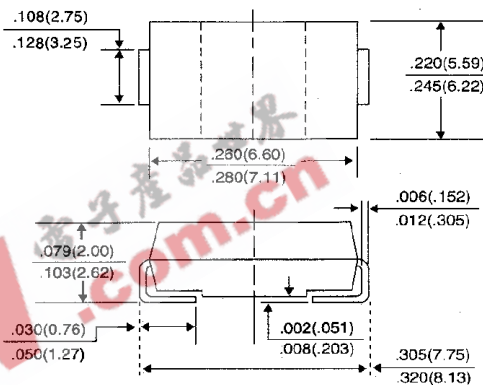

#### SMC/DO-214AB

Dimensions in inches and (millimeters)

#### MECHANICAL DATA

Case: JEDEC DO-214AB molded plastic over passivated junction  
 Terminals: Solder plated, solderable per MIL-STD-750, Method 2026  
 Polarity: Color band denotes positive end (cathode) except bi-directional types  
 Standard Packaging: 16mm tape (EIA-481)  
 Weight: .007 ounces, 0.21 gram