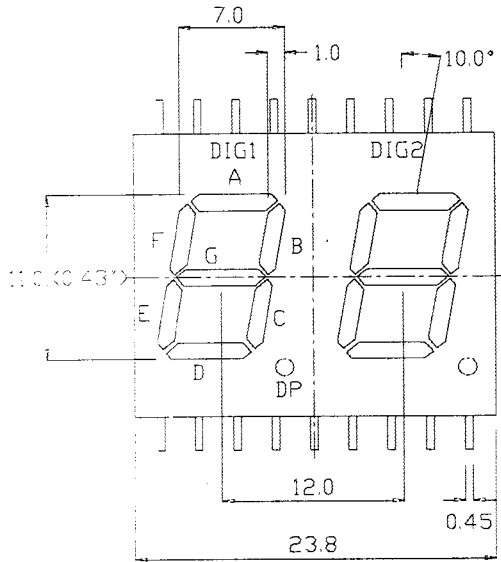

MICRO

ELECTRONIC

MG246A/C-B

0.43" DUAL DIGIT
NUMERIC DISPLAYS

SEVEN SEGMENT NUMERIC DISPLAY

High Performance Dice

0.43 inch Character Height

High Contrast

Wide Viewing Angle

Common Anode - MS246A-B (Red). MG246A-B (Green)

EPW 电子产品世界
.com.cn

MECHANICAL OUTLINE:

UNIT: MM
TOL: ±0.3MM

CIRCUIT DIAGRAM: