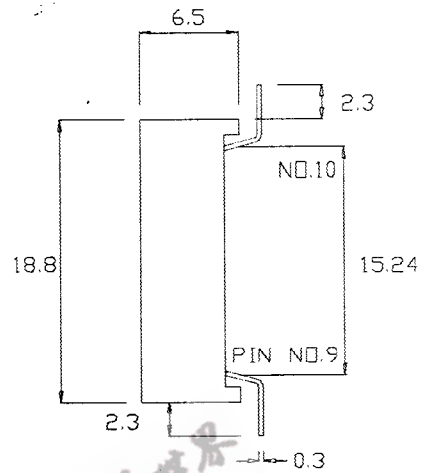

MICRO

ELECTRONIC

MG246A/C-B

0.43" DUAL DIGIT
NUMERIC DISPLAYS

SEVEN SEGMENT NUMERIC DISPLAY

High Performance Dice

0.43 inch Character Height

High Contrast

Wide Viewing Angle

Common Anode - MS246A-B (Red). MG246A-B (Green)

EPW 电子产品世界
.com.cn

MECHANICAL OUTLINE:

UNIT: MM
TOL: ±0.3MM

CIRCUIT DIAGRAM: