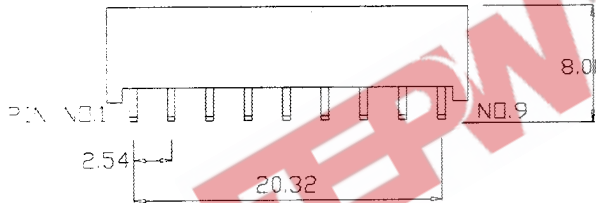

MICRO

ELECTRONIC

MG246A/C-B

0.43" DUAL DIGIT
NUMERIC DISPLAYS

SEVEN SEGMENT NUMERIC DISPLAY

High Performance Dice

0.43 inch Character Height

High Contrast

Wide Viewing Angle

Common Anode - MS246A-B (Red). MG246A-B (Green)

EPW 电子产品世界
.com.cn

MECHANICAL OUTLINE:

UNIT: MM
TOL: ±0.3MM

CIRCUIT DIAGRAM: