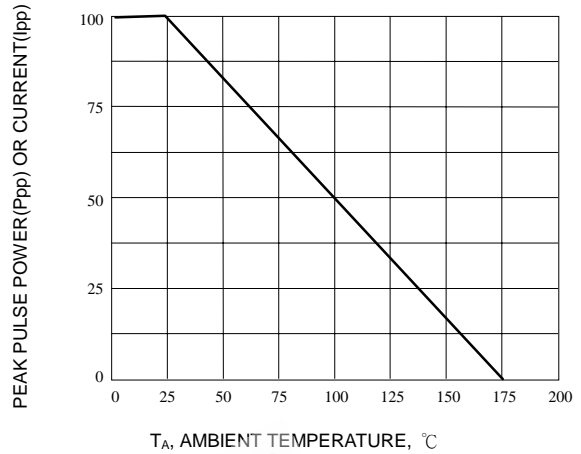

**RATING AND CHARACTERISTIC CURVES P6KE SERIES**

Fig. 1-PEAK PULSE POWER RATING CURVE

Fig. 2-PULSE DERATING CURVE

Fig. 3-PULSE WAVEFORM

Fig. 4-TYPICAL JUNCTION CAPACITANCE UNIDIRECTIONAL

Pm(AV) STEADY STATE POWER