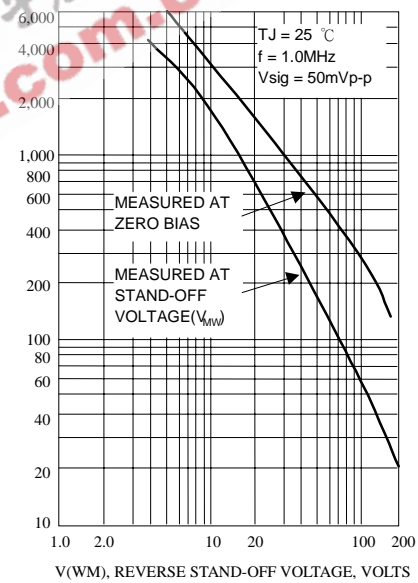

**RATING AND CHARACTERISTIC CURVES P6KE SERIES**

Fig. 1-PEAK PULSE POWER RATING CURVE

Fig. 2-PULSE DERATING CURVE

Fig. 3-PULSE WAVEFORM

Fig. 4-TYPICAL JUNCTION CAPACITANCE UNIDIRECTIONAL

Pm(AV) STEADY STATE POWER