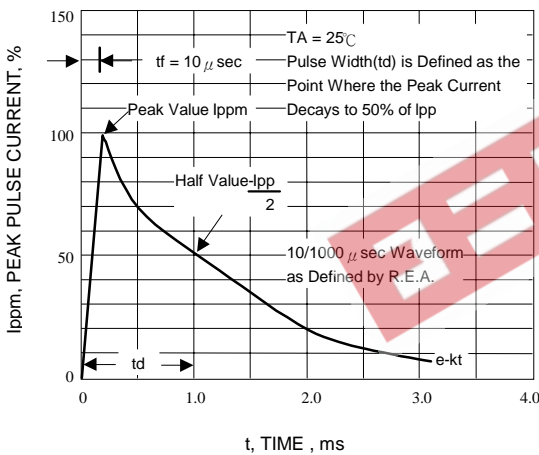

**RATING AND CHARACTERISTIC CURVES P6KE SERIES**

Fig. 1-PEAK PULSE POWER RATING CURVE

Fig. 2-PULSE DERATING CURVE

Fig. 3-PULSE WAVEFORM

Fig. 4-TYPICAL JUNCTION CAPACITANCE UNIDIRECTIONAL

Pm(AV) STEADY STATE POWER