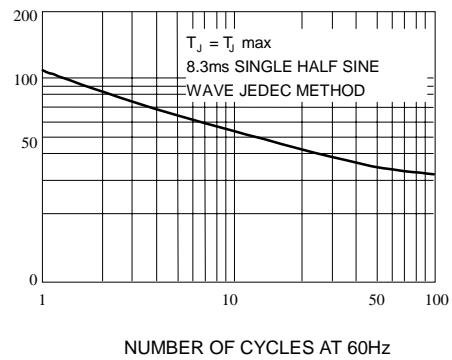

Fig. 5-STEADY STATE POWER DERATING CURVE

Fig. 6-MAXIMUM NON-REPETITIVE PEAK FORWARD SURGE CURRENT UNIDIRECTIONAL ONLY

UNI-DIRECTIONAL 600 Watt Axial Lead TVS

UNI-DIRECTIONAL PART NUMBER	REVERSE STAND-OFF VOLTAGE VRWM (V)	BREAKDOWN VOLTAGE VBR (V) MIN. @IT	BREAKDOWN VOLTAGE VBR (V) MAX. @IT	TEST CURRENT IT (mA)	MAXIMUM CLAMPING VOLTAGE @IPP VC (V)	PEAK PULSE CURRENT IPP (A)	REVERSE LEAKAGE @VRWM IR (uA)
P6KE6.8	5.50	6.12	7.48	10	10.8	56.0	1000
P6KE6.8A	5.80	6.45	7.14	10	10.5	57.0	1000
P6KE7.5	6.05	6.75	8.25	10	11.7	51.0	500
P6KE7.5A	6.40	7.13	7.88	10	11.3	53.0	500
P6KE8.2	6.63	7.38	9.02	10	12.5	48.0	200
P6KE8.2A	7.02	7.79	8.61	10	12.1	50.0	200
P6KE9.1	7.37	8.19	10.00	1	13.8	44.0	50
P6KE9.1A	7.78	8.65	9.50	1	13.4	45.0	50
P6KE10	8.10	9.00	11.00	1	15.0	40.0	10
P6KE10A	8.55	9.50	10.50	1	14.5	41.0	10
P6KE11	8.92	9.90	12.10	1	16.2	37.0	5
P6KE11A	9.40	10.50	11.60	1	15.6	38.0	5
P6KE12	9.72	10.80	13.20	1	17.3	35.0	5
P6KE12A	10.20	11.40	12.60	1	16.7	36.0	5
P6KE13	10.50	11.70	14.30	1	19.0	32.0	5
P6KE13A	11.10	12.40	13.70	1	18.2	33.0	5
P6KE15	12.10	13.50	16.50	1	22.0	27.0	5
P6KE15A	12.80	14.30	15.80	1	21.2	28.0	5
P6KE16	12.90	14.40	17.60	1	23.5	26.0	5
P6KE16A	13.60	15.20	16.80	1	22.5	27.0	5
P6KE18	14.50	16.20	19.80	1	26.5	23.0	5
P6KE18A	15.30	17.10	18.90	1	25.2	24.0	5
P6KE20	16.20	18.00	22.00	1	29.1	21.0	5
P6KE20A	17.10	19.00	21.00	1	27.7	22.0	5
P6KE22	17.80	19.80	24.20	1	31.9	19.0	5
P6KE22A	18.80	20.90	23.10	1	30.6	20.0	5
P6KE24	19.40	21.60	26.40	1	34.7	17.0	5
P6KE24A	20.50	22.80	25.20	1	33.2	18.0	5
P6KE27	21.80	24.30	29.70	1	39.1	15.0	5
P6KE27A	23.10	25.70	28.40	1	37.5	16.0	5
P6KE30	24.30	27.00	33.00	1	43.5	14.0	5
P6KE30A	25.60	28.50	31.50	1	41.4	14.4	5
P6KE33	26.80	29.70	36.30	1	47.7	12.6	5
P6KE33A	28.20	31.40	34.70	1	45.7	13.2	5
P6KE36	29.10	32.40	39.60	1	52.0	11.6	5
P6KE36A	30.80	34.20	37.80	1	49.9	12.0	5
P6KE39	31.60	35.10	42.90	1	56.4	10.6	5
P6KE39A	33.30	37.10	41.00	1	53.9	11.2	5
P6KE43	34.80	38.70	47.30	1	61.9	9.6	5
P6KE43A	36.80	40.90	45.20	1	59.3	10.1	5
P6KE47	38.10	42.30	51.70	1	67.8	8.9	5
P6KE47A	40.20	44.70	49.40	1	64.8	9.3	5
P6KE51	41.30	45.90	56.10	1	73.5	8.2	5
P6KE51A	43.60	48.50	53.60	1	70.1	8.6	5
P6KE56	45.60	50.40	61.60	1	80.5	7.4	5
P6KE56A	47.80	53.20	58.80	1	77.0	7.8	5
P6KE62	50.20	55.80	68.20	1	89.0	6.8	5
P6KE62A	53.00	58.90	65.10	1	85.0	7.1	5