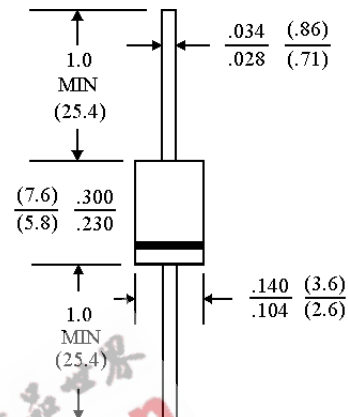

### FEATURES

- Plastic package has Underwriters Laboratory Flammability Classification 94V-O
- Glass passivated chip junction in DO-15 package
- 600W surge capability at 1ms
- Excellent clamping capability
- Low zener impedance
- Fast response time: typically less than 1.0 ps from 0 volts to BV min
- Typical  $I_R$  less than  $1 \mu A$  above 10V
- High temperature soldering guaranteed:  $260^\circ C / 10 \text{ seconds} / .375'' (9.5\text{mm})$  lead length/5lbs., (2.3kg) tension

### DO-15

Dimensions in inches and (millimeters)

### MECHANICAL DATA

Case: JEDEC DO-15 molded plastic

Terminals: Axial leads, solderable per MIL-STD-202, Method 208

Polarity: Color band denoted cathode except Bipolar

Mounting Position: Any

Weight: 0.015 ounce, 0.4 gram

NOTES:

- 1.Non-repetitive current pulse, per Fig. 3 and derated above T<sub>A</sub>=25°C per Fig. 2.
- 2.Mounted on Copper Leaf area of 1.57in<sup>2</sup>(40mm<sup>2</sup>).
- 3.8.3ms single half sine-wave, duty cycle= 4 pulses per minutes maximum.