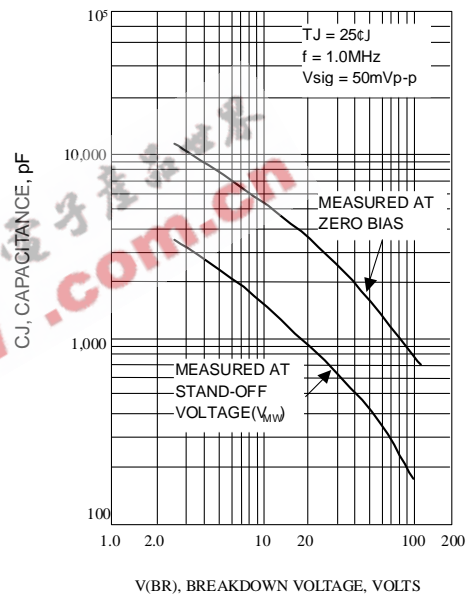

## RATING AND CHARACTERISTIC CURVES P4KE SERIES

Fig. 1-PEAK PULSE POWER RATING VERSUS PULSE TIME CURVE

Fig. 2-PULSE DERATING CURVE

Fig. 3-PULSE WAVEFORM

Fig. 4-TYPICAL JUNCTION CAPACITANCE UNIDIRECTIONAL

Fig. 5-STeady State Power Derating Curve