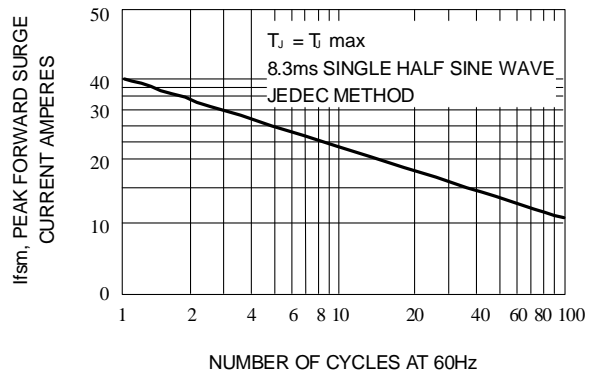

## RATING AND CHARACTERISTIC CURVES P4KE SERIES

Fig. 1-PEAK PULSE POWER RATING VERSUS PULSE TIME CURVE

Fig. 2-PULSE DERATING CURVE

Fig. 3-PULSE WAVEFORM

Fig. 4-TYPICAL JUNCTION CAPACITANCE UNIDIRECTIONAL

Fig. 5-STeady State Power Derating Curve