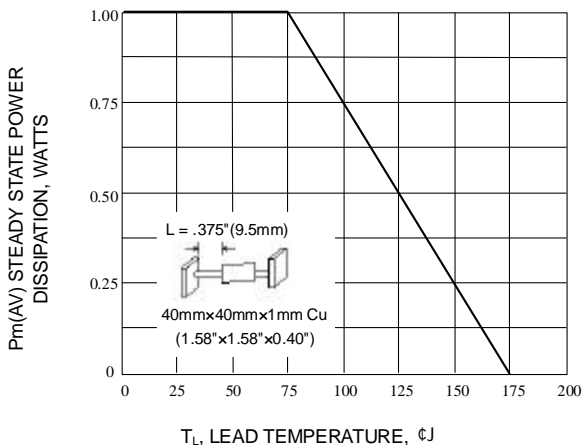

## RATING AND CHARACTERISTIC CURVES P4KE SERIES

Fig. 1-PEAK PULSE POWER RATING VERSUS PULSE TIME CURVE

Fig. 2-PULSE DERATING CURVE

Fig. 3-PULSE WAVEFORM

Fig. 4-TYPICAL JUNCTION CAPACITANCE UNIDIRECTIONAL

Fig. 5-STeady State Power Derating Curve