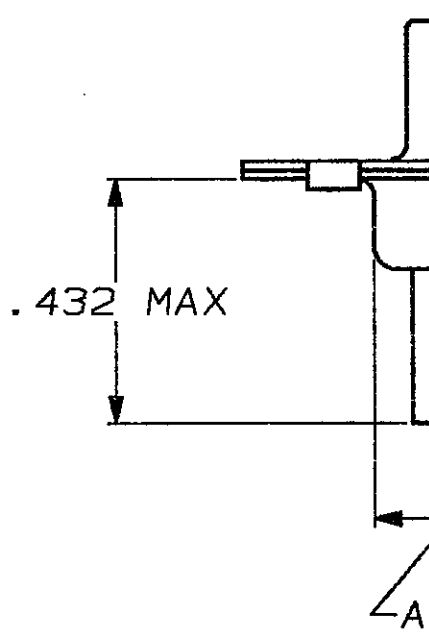

C

B

- 1. CONNECTOR ACCEPTS SIZE 22 DF SOCKET CONTACTS  
RETENTION TINES ARE AN INTEGRAL PART OF INS
- ② FLAME RETARDANT 94V-0 RATED GLASS FILLED NYL  
COLOR: BLACK.
- ③ STEEL PER ASTM A109.
- ④ TIN PLATED PER MIL-T-10727.