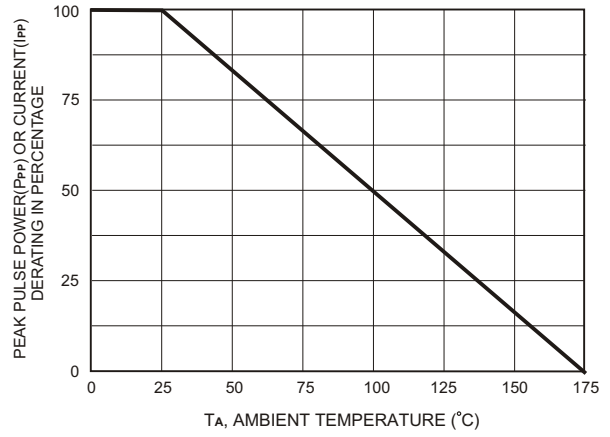

# RATING AND CHARACTERISTIC CURVES (1.5KE SERIES)

FIG.1-PEAK PULSE POWER DERATING CURVE

FIG.2-PULSE DERATING CURVE

FIG.3-PULSE WAVE FORM

FIG.4-TYPICAL JUNCTION CAPACITANCE

FIG.5-STEADY STATE POWER DERATING CURVE