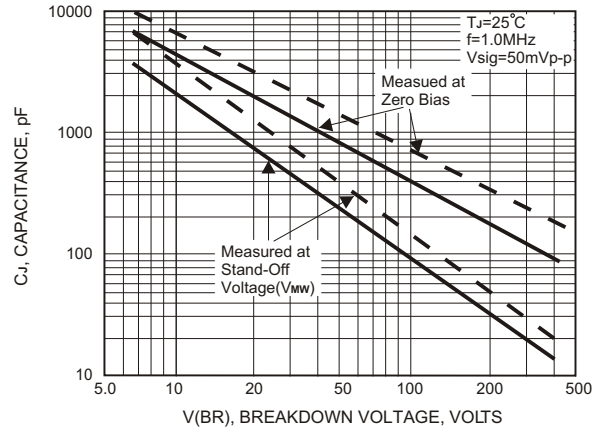

# RATING AND CHARACTERISTIC CURVES (1.5KE SERIES)

FIG.1-PEAK PULSE POWER DERATING CURVE

FIG.2-PULSE DERATING CURVE

FIG.3-PULSE WAVE FORM

FIG.4-TYPICAL JUNCTION CAPACITANCE

FIG.5-STEADY STATE POWER DERATING CURVE