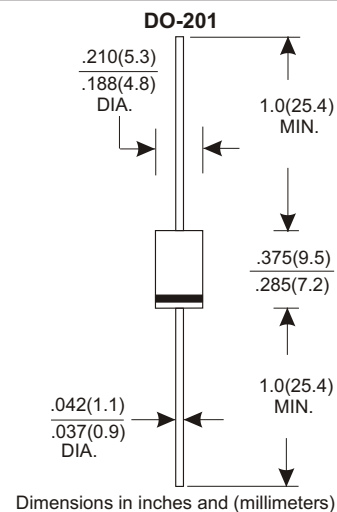

## FEATURES

- \* 1500 Watts Surge Capability at 1ms
- \* Excellent clamping capability
- \* Low zener impedance
- \* Fast response time: Typically less than 1.0ps from 0 volt to BV min.
- \* Typical  $I_R$  less than  $1\mu A$  above 10V
- \* High temperature soldering guaranteed:  $260^\circ C$  / 10 seconds / .375"(9.5mm) lead length, 5lbs.(2.3kg) tension

## MECHANICAL DATA

- \* Case: Molded plastic
- \* Epoxy: UL 94V-0 rate flame retardant
- \* Lead: Axial leads, solderable per MIL-STD-202, method 208 guaranteed
- \* Polarity: Color band denotes cathode end
- \* Mounting position: Any
- \* Weight: 1.20 grams

## VOLTAGE RANGE

6.8 to 440 Volts

1500 Watts Peak Power

5.0 Watts Steady State

### NOTES:

1. Non-repetitive current pulse per Fig. 3 and derated above  $T_A=25^\circ C$  per Fig. 2.
2. Mounted on Copper Pad area of 0.8" X 0.8" (20mm X 20mm) per Fig.5.
3. 8.3ms single half sine-wave, duty cycle = 4 pulses per minute maximum.