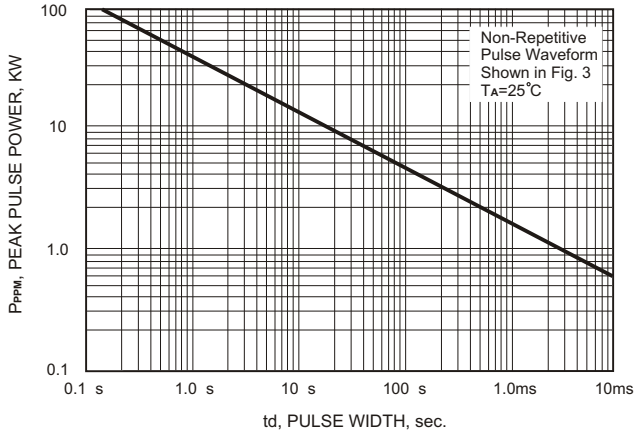

# RATING AND CHARACTERISTIC CURVES (1.5KE SERIES)

FIG.1-PEAK PULSE POWER DERATING CURVE

FIG.2-PULSE DERATING CURVE

FIG.3-PULSE WAVE FORM

FIG.4-TYPICAL JUNCTION CAPACITANCE

FIG.5-STEADY STATE POWER DERATING CURVE