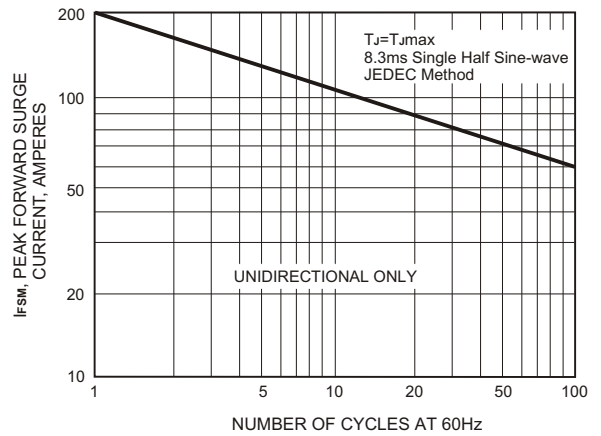

FIG.6-MAXIMUM NON-REPETITIVE PEAK FORWARD SURGE CURRENT, UNIDIRECTIONAL