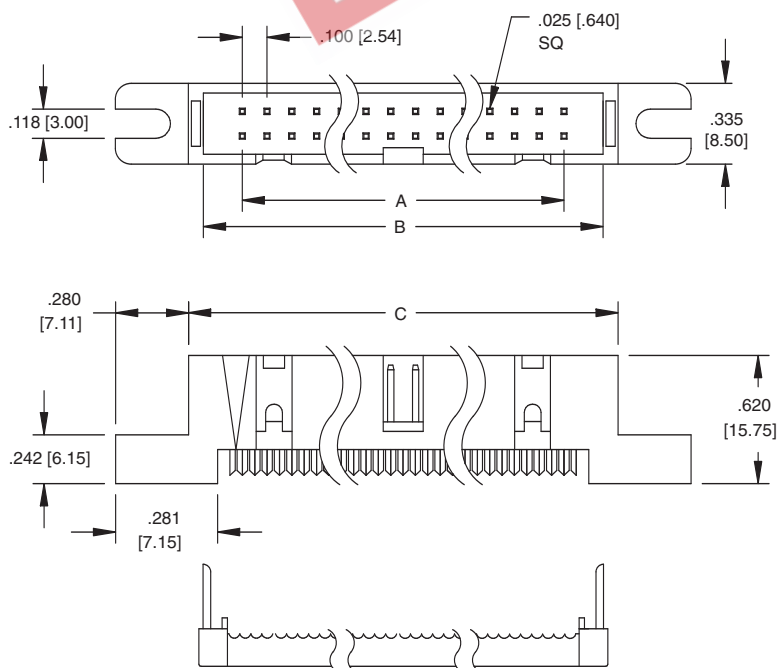

FCP HEADER

FCP-34-SG

FCP HEADER WITH MOUNTING EAR OPTION

FCP-34-SG-E

POS.	DIMENSIONS		
	A	B	C
10	.400 [10.16]	.708 [18.00]	.905 [23.00]
14	.600 [15.24]	.908 [23.08]	1.105 [28.08]
16	.700 [17.78]	1.008 [25.62]	1.205 [30.62]
20	.900 [22.86]	1.208 [30.70]	1.405 [35.70]
24	1.100 [27.94]	1.408 [35.78]	1.605 [40.78]
26	1.200 [30.48]	1.508 [38.32]	1.705 [43.32]
30	1.400 [35.56]	1.708 [43.40]	1.905 [48.40]
34	1.600 [40.64]	1.908 [48.48]	2.105 [53.48]
40	1.900 [48.26]	2.208 [56.10]	2.405 [61.10]
50	2.400 [60.96]	2.708 [68.80]	2.905 [73.80]
60	2.900 [73.66]	3.208 [81.50]	3.405 [86.50]
64	3.100 [78.74]	3.408 [86.58]	3.605 [91.58]