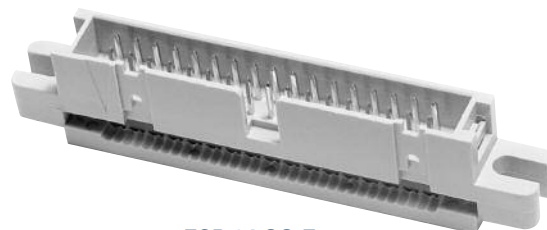

FCP HEADER

FCP-34-SG

FCP HEADER WITH MOUNTING EAR OPTION

FCP-34-SG-E

POS.	DIMENSIONS		
	A	B	C
10	.400 [10.16]	.708 [18.00]	.905 [23.00]
14	.600 [15.24]	.908 [23.08]	1.105 [28.08]
16	.700 [17.78]	1.008 [25.62]	1.205 [30.62]
20	.900 [22.86]	1.208 [30.70]	1.405 [35.70]
24	1.100 [27.94]	1.408 [35.78]	1.605 [40.78]
26	1.200 [30.48]	1.508 [38.32]	1.705 [43.32]
30	1.400 [35.56]	1.708 [43.40]	1.905 [48.40]
34	1.600 [40.64]	1.908 [48.48]	2.105 [53.48]
40	1.900 [48.26]	2.208 [56.10]	2.405 [61.10]
50	2.400 [60.96]	2.708 [68.80]	2.905 [73.80]
60	2.900 [73.66]	3.208 [81.50]	3.405 [86.50]
64	3.100 [78.74]	3.408 [86.58]	3.605 [91.58]