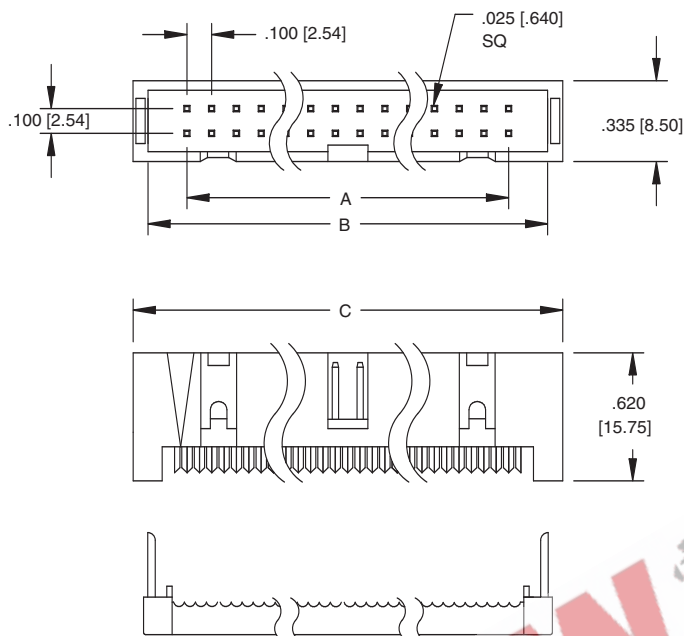

FCP HEADER

FCP-34-SG

FCP HEADER WITH MOUNTING EAR OPTION

FCP-34-SG-E

POS.	DIMENSIONS		
	A	B	C
10	.400 [10.16]	.708 [18.00]	.905 [23.00]
14	.600 [15.24]	.908 [23.08]	1.105 [28.08]
16	.700 [17.78]	1.008 [25.62]	1.205 [30.62]
20	.900 [22.86]	1.208 [30.70]	1.405 [35.70]
24	1.100 [27.94]	1.408 [35.78]	1.605 [40.78]
26	1.200 [30.48]	1.508 [38.32]	1.705 [43.32]
30	1.400 [35.56]	1.708 [43.40]	1.905 [48.40]
34	1.600 [40.64]	1.908 [48.48]	2.105 [53.48]
40	1.900 [48.26]	2.208 [56.10]	2.405 [61.10]
50	2.400 [60.96]	2.708 [68.80]	2.905 [73.80]
60	2.900 [73.66]	3.208 [81.50]	3.405 [86.50]
64	3.100 [78.74]	3.408 [86.58]	3.605 [91.58]