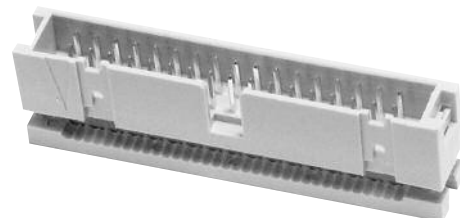

FCP HEADER

FCP-34-SG

FCP HEADER WITH MOUNTING EAR OPTION

FCP-34-SG-E

POS.	DIMENSIONS		
	A	B	C
10	.400 [10.16]	.708 [18.00]	.905 [23.00]
14	.600 [15.24]	.908 [23.08]	1.105 [28.08]
16	.700 [17.78]	1.008 [25.62]	1.205 [30.62]
20	.900 [22.86]	1.208 [30.70]	1.405 [35.70]
24	1.100 [27.94]	1.408 [35.78]	1.605 [40.78]
26	1.200 [30.48]	1.508 [38.32]	1.705 [43.32]
30	1.400 [35.56]	1.708 [43.40]	1.905 [48.40]
34	1.600 [40.64]	1.908 [48.48]	2.105 [53.48]
40	1.900 [48.26]	2.208 [56.10]	2.405 [61.10]
50	2.400 [60.96]	2.708 [68.80]	2.905 [73.80]
60	2.900 [73.66]	3.208 [81.50]	3.405 [86.50]
64	3.100 [78.74]	3.408 [86.58]	3.605 [91.58]