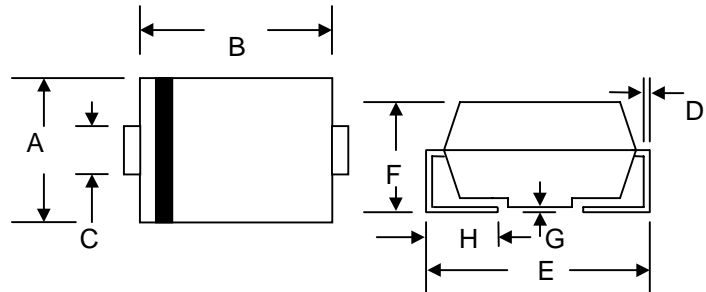

### Mechanical Data

- Case: JEDEC DO-214AB Low Profile Molded Plastic
- Terminals: Solder Plated, Solderable per MIL-STD-750, Method 2026
- Polarity: Cathode Band or Cathode Notch
- Marking:  
 Unidirectional – Device Code and Cathode Band  
 Bidirectional – Device Code Only
- Weight: 0.21 grams (approx.)

| SMC/DO-214AB         |       |       |
|----------------------|-------|-------|
| Dim                  | Min   | Max   |
| A                    | 5.59  | 6.22  |
| B                    | 6.60  | 7.11  |
| C                    | 2.92  | 3.07  |
| D                    | 0.152 | 0.305 |
| E                    | 7.75  | 8.13  |
| F                    | 2.00  | 2.62  |
| G                    | 0.051 | 0.203 |
| H                    | 0.76  | 1.27  |
| All Dimensions in mm |       |       |

"C" Suffix Designates Bi-directional Devices  
 "A" Suffix Designates 5% Tolerance Devices  
 No Suffix Designates 10% Tolerance Devices

- Note: 1. Non-repetitive current pulse, per Figure 4 and derated above  $T_A = 25^\circ\text{C}$  per Figure 1.  
 2. Mounted on 8.0mm<sup>2</sup> copper pads to each terminal.  
 3. Measured on 8.3ms single half sine-wave or equivalent square wave, duty cycle = 4 pulses per minutes maximum.