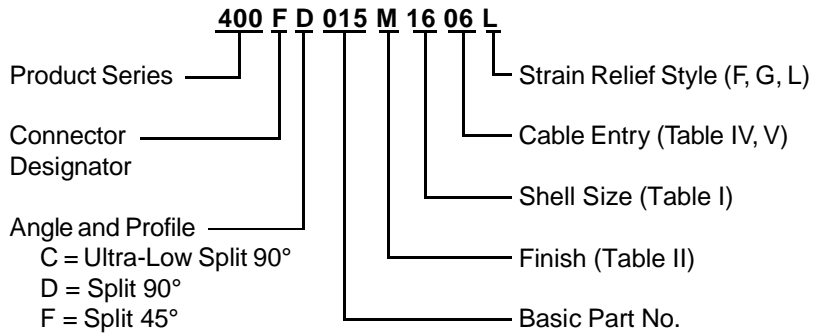

**CONNECTOR DESIGNATORS**  
**A-F-H-L-S**  
**SELF-LOCKING**  
**ROTATABLE**  
**COUPLING**

**STYLE F**  
 Light Duty  
 (Table V)

**STYLE G**  
 Light Duty  
 (Table IV)

**Ultra Low-Profile Split 90°**

**STYLE L**  
 Light Duty  
 (Table V)