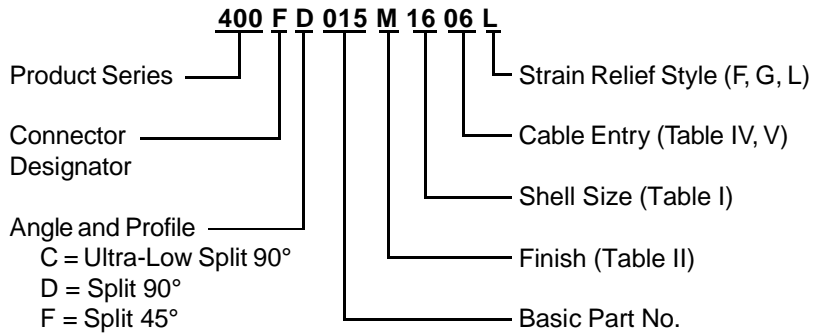

CONNECTOR DESIGNATORS
A-F-H-L-S
SELF-LOCKING
ROTATABLE
COUPLING

STYLE F
 Light Duty
 (Table V)

STYLE G
 Light Duty
 (Table IV)

STYLE L
 Light Duty
 (Table V)