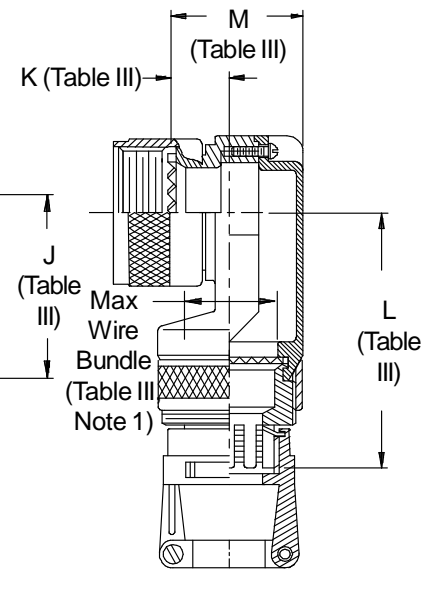

CONNECTOR DESIGNATORS
A-F-H-L-S
SELF-LOCKING
ROTATABLE
COUPLING

STYLE F
 Light Duty
 (Table V)

STYLE G
 Light Duty
 (Table IV)

STYLE L
 Light Duty
 (Table V)