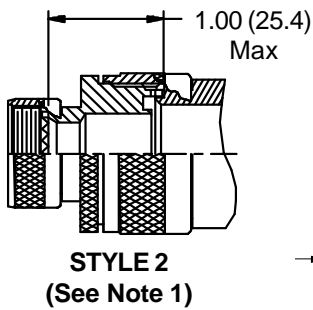

CONNECTOR DESIGNATORS
A-F-H-L-S
SELF-LOCKING
ROTATABLE
COUPLING

STYLE F
 Light Duty
 (Table V)

STYLE G
 Light Duty
 (Table IV)

STYLE L
 Light Duty
 (Table V)