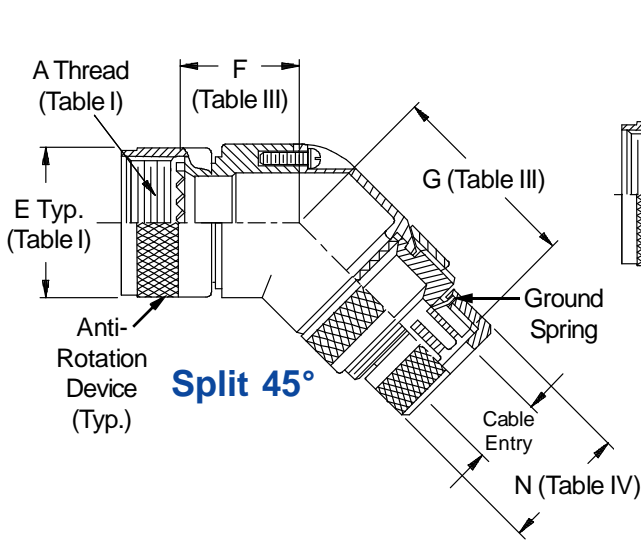

CONNECTOR DESIGNATORS
A-F-H-L-S
SELF-LOCKING
ROTATABLE
COUPLING

STYLE F
 Light Duty
 (Table V)

STYLE G
 Light Duty
 (Table IV)

STYLE L
 Light Duty
 (Table V)