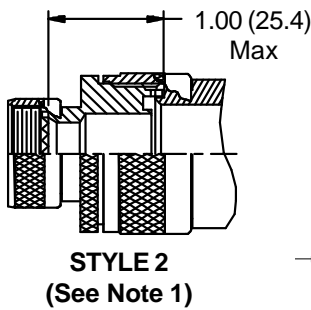

CONNECTOR DESIGNATORS
A-F-H-L-S
SELF-LOCKING
ROTATABLE
COUPLING

STYLE F
 Light Duty
 (Table V)

STYLE G
 Light Duty
 (Table IV)

STYLE L
 Light Duty
 (Table V)