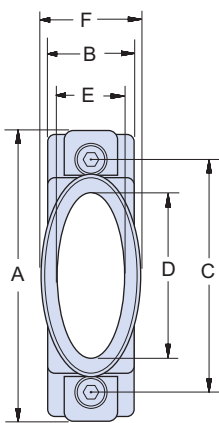

Micro-D Backshells EMI, Elliptical, One Piece 500-047

Elliptical Backshells provide extra room for large wire bundles. This one piece version features an oversize shield termination area for both standard and micro **BAND-IT®** shield termination straps.

MATERIALS	
Shell	Aluminum Alloy 6061 -T6
Clips	17-7PH Stainless Steel
Hardware	300 Series Stainless Steel

HOW TO ORDER 500-047 ELLIPTICAL BACKSHELLS

Series	Shell Finish	Connector Size	Hardware Option	EMI Band Strap Option
500-047	E – Chem Film	09	B – Fillister Head Jackscrew	Omit (Leave Blank) Band Not Included
	J – Cadmium, Yellow Chromate	15		
	M – Electroless Nickel	21	H – Hex Head Jackscrew	
	NF – Cadmium, Olive Drab	25		
	31	67	E – Extended Jackscrew	
	37	100		
Z2 – Gold				B – Standard Band .250" Wide
				M – Micro Band .125" Wide
Sample Part Number				
500-047	– M	25	H	

Size	A Max.		B Max.		C		D Max.		E		F Max.		G Max.		H Max.	
	In.	mm.	In.	mm.	In.	mm.	In.	mm.	In.	mm.	In.	mm.	In.	mm.	In.	mm.
09	.850	21.59	.370	9.40	.565	14.35	.312	7.92	.281	7.14	.450	11.43	.481	12.22	.780	19.81
15	1.000	25.40	.370	9.40	.715	18.16	.420	10.67	.281	7.14	.450	11.43	.589	14.96	.910	23.11
21	1.150	29.21	.370	9.40	.865	21.97	.591	15.01	.281	7.14	.450	11.43	.759	19.28	1.030	26.16
25	1.250	31.75	.370	9.40	.965	24.51	.690	17.53	.281	7.14	.450	11.43	.859	21.82	1.090	27.68
31	1.400	35.56	.370	9.40	1.115	28.32	.820	20.83	.281	7.14	.450	11.43	.989	25.12	1.150	29.21
37	1.550	39.37	.370	9.40	1.265	32.13	.970	24.64	.281	7.14	.450	11.43	1.139	28.93	1.180	29.97
51	1.500	38.10	.410	10.41	1.215	30.86	.920	23.37	.312	7.92	.481	12.22	1.089	27.66	1.220	30.99
51-2	1.910	48.51	.370	9.40	1.615	41.02	1.030	26.16	.281	7.14	.450	11.43	1.489	37.82	1.220	30.99
67	2.310	58.67	.370	9.40	2.015	51.18	1.720	43.69	.281	7.14	.450	11.43	1.889	47.98	1.220	30.99
69	1.810	45.97	.410	10.41	1.515	38.48	1.220	30.99	.312	7.92	.481	12.22	1.389	35.28	1.220	30.99
100	2.235	56.77	.460	11.68	1.800	45.72	1.290	32.77	.360	9.14	.529	13.44	1.459	37.06	1.280	32.51