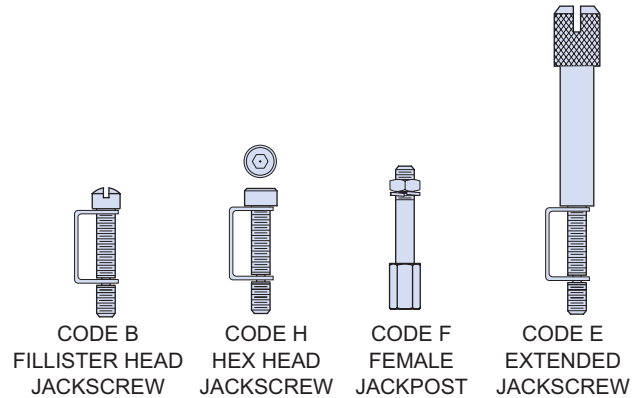

Micro-D Backshells EMI, Elliptical, One Piece 500-047

Elliptical Backshells provide extra room for large wire bundles. This one piece version features an oversize shield termination area for both standard and micro **BAND-IT®** shield termination straps.

MATERIALS	
Shell	Aluminum Alloy 6061 -T6
Clips	17-7PH Stainless Steel
Hardware	300 Series Stainless Steel

HOW TO ORDER 500-047 ELLIPTICAL BACKSHELLS

Series	Shell Finish	Connector Size	Hardware Option	EMI Band Strap Option
500-047	E – Chem Film	09	B – Fillister Head Jackscrew	Omit (Leave Blank) Band Not Included
	J – Cadmium, Yellow Chromate	15		
	M – Electroless Nickel	21	H – Hex Head Jackscrew	
	NF – Cadmium, Olive Drab	25		
	31	67	E – Extended Jackscrew	
	37	100		
Z2 – Gold				B – Standard Band .250" Wide
				M – Micro Band .125" Wide
Sample Part Number				
500-047	– M	25	H	

Size	A Max.		B Max.		C		D Max.		E		F Max.		G Max.		H Max.	
	In.	mm.	In.	mm.	In.	mm.	In.	mm.	In.	mm.	In.	mm.	In.	mm.	In.	mm.
09	.850	21.59	.370	9.40	.565	14.35	.312	7.92	.281	7.14	.450	11.43	.481	12.22	.780	19.81
15	1.000	25.40	.370	9.40	.715	18.16	.420	10.67	.281	7.14	.450	11.43	.589	14.96	.910	23.11
21	1.150	29.21	.370	9.40	.865	21.97	.591	15.01	.281	7.14	.450	11.43	.759	19.28	1.030	26.16
25	1.250	31.75	.370	9.40	.965	24.51	.690	17.53	.281	7.14	.450	11.43	.859	21.82	1.090	27.68
31	1.400	35.56	.370	9.40	1.115	28.32	.820	20.83	.281	7.14	.450	11.43	.989	25.12	1.150	29.21
37	1.550	39.37	.370	9.40	1.265	32.13	.970	24.64	.281	7.14	.450	11.43	1.139	28.93	1.180	29.97
51	1.500	38.10	.410	10.41	1.215	30.86	.920	23.37	.312	7.92	.481	12.22	1.089	27.66	1.220	30.99
51-2	1.910	48.51	.370	9.40	1.615	41.02	1.030	26.16	.281	7.14	.450	11.43	1.489	37.82	1.220	30.99
67	2.310	58.67	.370	9.40	2.015	51.18	1.720	43.69	.281	7.14	.450	11.43	1.889	47.98	1.220	30.99
69	1.810	45.97	.410	10.41	1.515	38.48	1.220	30.99	.312	7.92	.481	12.22	1.389	35.28	1.220	30.99
100	2.235	56.77	.460	11.68	1.800	45.72	1.290	32.77	.360	9.14	.529	13.44	1.459	37.06	1.280	32.51