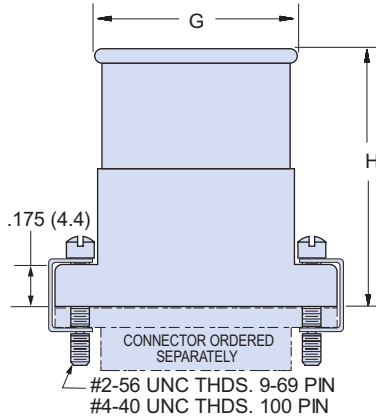

Micro-D Backshells EMI, Elliptical, One Piece 500-047

Elliptical Backshells provide extra room for large wire bundles. This one piece version features an oversize shield termination area for both standard and micro **BAND-IT®** shield termination straps.

MATERIALS	
Shell	Aluminum Alloy 6061 -T6
Clips	17-7PH Stainless Steel
Hardware	300 Series Stainless Steel

HOW TO ORDER 500-047 ELLIPTICAL BACKSHELLS

Series	Shell Finish	Connector Size	Hardware Option	EMI Band Strap Option
500-047	E – Chem Film	09	B – Fillister Head Jackscrew	Omit (Leave Blank) Band Not Included
	J – Cadmium, Yellow Chromate	15		
	M – Electroless Nickel	21	H – Hex Head Jackscrew	
	NF – Cadmium, Olive Drab	25		
	31	67	E – Extended Jackscrew	
	37	100		
Z2 – Gold				B – Standard Band .250" Wide
				M – Micro Band .125" Wide
Sample Part Number				
500-047	– M	25	H	

Size	A Max.		B Max.		C		D Max.		E		F Max.		G Max.		H Max.	
	In.	mm.	In.	mm.	In.	mm.	In.	mm.	In.	mm.	In.	mm.	In.	mm.	In.	mm.
09	.850	21.59	.370	9.40	.565	14.35	.312	7.92	.281	7.14	.450	11.43	.481	12.22	.780	19.81
15	1.000	25.40	.370	9.40	.715	18.16	.420	10.67	.281	7.14	.450	11.43	.589	14.96	.910	23.11
21	1.150	29.21	.370	9.40	.865	21.97	.591	15.01	.281	7.14	.450	11.43	.759	19.28	1.030	26.16
25	1.250	31.75	.370	9.40	.965	24.51	.690	17.53	.281	7.14	.450	11.43	.859	21.82	1.090	27.68
31	1.400	35.56	.370	9.40	1.115	28.32	.820	20.83	.281	7.14	.450	11.43	.989	25.12	1.150	29.21
37	1.550	39.37	.370	9.40	1.265	32.13	.970	24.64	.281	7.14	.450	11.43	1.139	28.93	1.180	29.97
51	1.500	38.10	.410	10.41	1.215	30.86	.920	23.37	.312	7.92	.481	12.22	1.089	27.66	1.220	30.99
51-2	1.910	48.51	.370	9.40	1.615	41.02	1.030	26.16	.281	7.14	.450	11.43	1.489	37.82	1.220	30.99
67	2.310	58.67	.370	9.40	2.015	51.18	1.720	43.69	.281	7.14	.450	11.43	1.889	47.98	1.220	30.99
69	1.810	45.97	.410	10.41	1.515	38.48	1.220	30.99	.312	7.92	.481	12.22	1.389	35.28	1.220	30.99
100	2.235	56.77	.460	11.68	1.800	45.72	1.290	32.77	.360	9.14	.529	13.44	1.459	37.06	1.280	32.51