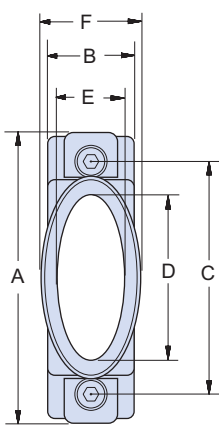

Micro-D Backshells EMI, Elliptical, One Piece 500-047

Elliptical Backshells provide extra room for large wire bundles. This one piece version features an oversize shield termination area for both standard and micro **BAND-IT®** shield termination straps.

MATERIALS	
Shell	Aluminum Alloy 6061 -T6
Clips	17-7PH Stainless Steel
Hardware	300 Series Stainless Steel

HOW TO ORDER 500-047 ELLIPTICAL BACKSHELLS

Series	Shell Finish	Connector Size	Hardware Option	EMI Band Strap Option
500-047	E – Chem Film	09	B – Fillister Head Jackscrew	Omit (Leave Blank) Band Not Included
	J – Cadmium, Yellow Chromate	15		
	M – Electroless Nickel	21	H – Hex Head Jackscrew	
	NF – Cadmium, Olive Drab	25		
	31	67	E – Extended Jackscrew	
	37	100		
Z2 – Gold				B – Standard Band .250" Wide
				M – Micro Band .125" Wide
Sample Part Number				
500-047	- M	25	H	

Size	A Max.		B Max.		C		D Max.		E		F Max.		G Max.		H Max.	
	In.	mm.	In.	mm.	In.	mm.	In.	mm.	In.	mm.	In.	mm.	In.	mm.	In.	mm.
09	.850	21.59	.370	9.40	.565	14.35	.312	7.92	.281	7.14	.450	11.43	.481	12.22	.780	19.81
15	1.000	25.40	.370	9.40	.715	18.16	.420	10.67	.281	7.14	.450	11.43	.589	14.96	.910	23.11
21	1.150	29.21	.370	9.40	.865	21.97	.591	15.01	.281	7.14	.450	11.43	.759	19.28	1.030	26.16
25	1.250	31.75	.370	9.40	.965	24.51	.690	17.53	.281	7.14	.450	11.43	.859	21.82	1.090	27.68
31	1.400	35.56	.370	9.40	1.115	28.32	.820	20.83	.281	7.14	.450	11.43	.989	25.12	1.150	29.21
37	1.550	39.37	.370	9.40	1.265	32.13	.970	24.64	.281	7.14	.450	11.43	1.139	28.93	1.180	29.97
51	1.500	38.10	.410	10.41	1.215	30.86	.920	23.37	.312	7.92	.481	12.22	1.089	27.66	1.220	30.99
51-2	1.910	48.51	.370	9.40	1.615	41.02	1.030	26.16	.281	7.14	.450	11.43	1.489	37.82	1.220	30.99
67	2.310	58.67	.370	9.40	2.015	51.18	1.720	43.69	.281	7.14	.450	11.43	1.889	47.98	1.220	30.99
69	1.810	45.97	.410	10.41	1.515	38.48	1.220	30.99	.312	7.92	.481	12.22	1.389	35.28	1.220	30.99
100	2.235	56.77	.460	11.68	1.800	45.72	1.290	32.77	.360	9.14	.529	13.44	1.459	37.06	1.280	32.51