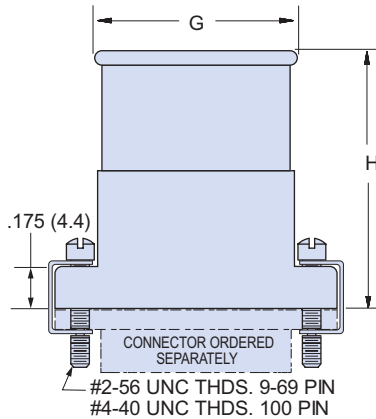

Micro-D Backshells EMI, Elliptical, One Piece 500-047

Elliptical Backshells provide extra room for large wire bundles. This one piece version features an oversize shield termination area for both standard and micro **BAND-IT®** shield termination straps.

MATERIALS	
Shell	Aluminum Alloy 6061 -T6
Clips	17-7PH Stainless Steel
Hardware	300 Series Stainless Steel

HOW TO ORDER 500-047 ELLIPTICAL BACKSHELLS

Series	Shell Finish	Connector Size	Hardware Option	EMI Band Strap Option
500-047	E – Chem Film	09	B – Fillister Head Jackscrew	Omit (Leave Blank) Band Not Included
	J – Cadmium, Yellow Chromate	15		
	M – Electroless Nickel	21	H – Hex Head Jackscrew	
	NF – Cadmium, Olive Drab	25		
	31	67	E – Extended Jackscrew	
	37	100		
Z2 – Gold				B – Standard Band .250" Wide
				M – Micro Band .125" Wide
Sample Part Number				
500-047	- M	25	H	

Size	A Max.		B Max.		C		D Max.		E		F Max.		G Max.		H Max.	
	In.	mm.	In.	mm.	In.	mm.	In.	mm.	In.	mm.	In.	mm.	In.	mm.	In.	mm.
09	.850	21.59	.370	9.40	.565	14.35	.312	7.92	.281	7.14	.450	11.43	.481	12.22	.780	19.81
15	1.000	25.40	.370	9.40	.715	18.16	.420	10.67	.281	7.14	.450	11.43	.589	14.96	.910	23.11
21	1.150	29.21	.370	9.40	.865	21.97	.591	15.01	.281	7.14	.450	11.43	.759	19.28	1.030	26.16
25	1.250	31.75	.370	9.40	.965	24.51	.690	17.53	.281	7.14	.450	11.43	.859	21.82	1.090	27.68
31	1.400	35.56	.370	9.40	1.115	28.32	.820	20.83	.281	7.14	.450	11.43	.989	25.12	1.150	29.21
37	1.550	39.37	.370	9.40	1.265	32.13	.970	24.64	.281	7.14	.450	11.43	1.139	28.93	1.180	29.97
51	1.500	38.10	.410	10.41	1.215	30.86	.920	23.37	.312	7.92	.481	12.22	1.089	27.66	1.220	30.99
51-2	1.910	48.51	.370	9.40	1.615	41.02	1.030	26.16	.281	7.14	.450	11.43	1.489	37.82	1.220	30.99
67	2.310	58.67	.370	9.40	2.015	51.18	1.720	43.69	.281	7.14	.450	11.43	1.889	47.98	1.220	30.99
69	1.810	45.97	.410	10.41	1.515	38.48	1.220	30.99	.312	7.92	.481	12.22	1.389	35.28	1.220	30.99
100	2.235	56.77	.460	11.68	1.800	45.72	1.290	32.77	.360	9.14	.529	13.44	1.459	37.06	1.280	32.51