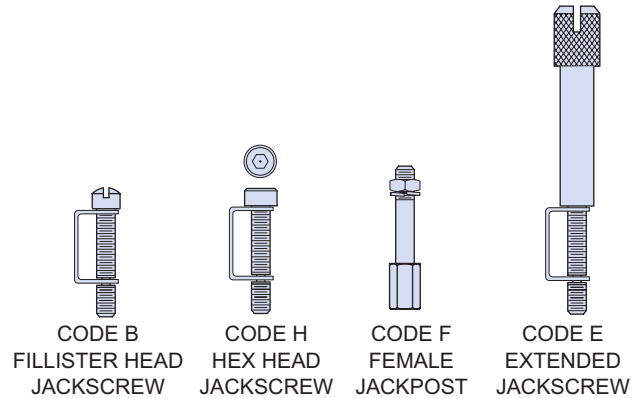

Micro-D Backshells EMI, Elliptical, One Piece 500-047

Elliptical Backshells provide extra room for large wire bundles. This one piece version features an oversize shield termination area for both standard and micro **BAND-IT®** shield termination straps.

MATERIALS	
Shell	Aluminum Alloy 6061 -T6
Clips	17-7PH Stainless Steel
Hardware	300 Series Stainless Steel

HOW TO ORDER 500-047 ELLIPTICAL BACKSHELLS

Series	Shell Finish	Connector Size	Hardware Option	EMI Band Strap Option
500-047	E – Chem Film	09	B – Fillister Head Jackscrew	Omit (Leave Blank) Band Not Included
	J – Cadmium, Yellow Chromate	15		
	M – Electroless Nickel	21	H – Hex Head Jackscrew	
	NF – Cadmium, Olive Drab	25		
	31	67	E – Extended Jackscrew	
	37	100		
Z2 – Gold				B – Standard Band .250" Wide
				M – Micro Band .125" Wide
Sample Part Number				
500-047	- M	25	H	

Size	A Max.		B Max.		C		D Max.		E		F Max.		G Max.		H Max.	
	In.	mm.	In.	mm.	In.	mm.	In.	mm.	In.	mm.	In.	mm.	In.	mm.	In.	mm.
09	.850	21.59	.370	9.40	.565	14.35	.312	7.92	.281	7.14	.450	11.43	.481	12.22	.780	19.81
15	1.000	25.40	.370	9.40	.715	18.16	.420	10.67	.281	7.14	.450	11.43	.589	14.96	.910	23.11
21	1.150	29.21	.370	9.40	.865	21.97	.591	15.01	.281	7.14	.450	11.43	.759	19.28	1.030	26.16
25	1.250	31.75	.370	9.40	.965	24.51	.690	17.53	.281	7.14	.450	11.43	.859	21.82	1.090	27.68
31	1.400	35.56	.370	9.40	1.115	28.32	.820	20.83	.281	7.14	.450	11.43	.989	25.12	1.150	29.21
37	1.550	39.37	.370	9.40	1.265	32.13	.970	24.64	.281	7.14	.450	11.43	1.139	28.93	1.180	29.97
51	1.500	38.10	.410	10.41	1.215	30.86	.920	23.37	.312	7.92	.481	12.22	1.089	27.66	1.220	30.99
51-2	1.910	48.51	.370	9.40	1.615	41.02	1.030	26.16	.281	7.14	.450	11.43	1.489	37.82	1.220	30.99
67	2.310	58.67	.370	9.40	2.015	51.18	1.720	43.69	.281	7.14	.450	11.43	1.889	47.98	1.220	30.99
69	1.810	45.97	.410	10.41	1.515	38.48	1.220	30.99	.312	7.92	.481	12.22	1.389	35.28	1.220	30.99
100	2.235	56.77	.460	11.68	1.800	45.72	1.290	32.77	.360	9.14	.529	13.44	1.459	37.06	1.280	32.51