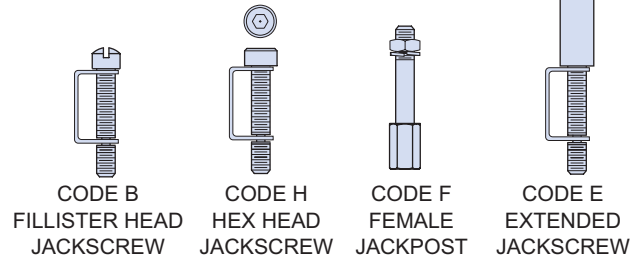

Micro-D Backshells EMI, Elliptical, One Piece 500-047

Elliptical Backshells provide extra room for large wire bundles. This one piece version features an oversize shield termination area for both standard and micro **BAND-IT®** shield termination straps.

MATERIALS	
Shell	Aluminum Alloy 6061 -T6
Clips	17-7PH Stainless Steel
Hardware	300 Series Stainless Steel

HOW TO ORDER 500-047 ELLIPTICAL BACKSHELLS

Series	Shell Finish	Connector Size	Hardware Option	EMI Band Strap Option
500-047	E – Chem Film	09	B – Fillister Head Jackscrew	Omit (Leave Blank) Band Not Included
	J – Cadmium, Yellow Chromate	15		
	M – Electroless Nickel	21	H – Hex Head Jackscrew	
	NF – Cadmium, Olive Drab	25		
	31	67	E – Extended Jackscrew	
	37	100		
Z2 – Gold			B – Standard Band .250" Wide	
				M – Micro Band .125" Wide
Sample Part Number				
500-047	– M	25	H	

Size	A Max.		B Max.		C		D Max.		E		F Max.		G Max.		H Max.	
	In.	mm.	In.	mm.	In.	mm.	In.	mm.	In.	mm.	In.	mm.	In.	mm.	In.	mm.
09	.850	21.59	.370	9.40	.565	14.35	.312	7.92	.281	7.14	.450	11.43	.481	12.22	.780	19.81
15	1.000	25.40	.370	9.40	.715	18.16	.420	10.67	.281	7.14	.450	11.43	.589	14.96	.910	23.11
21	1.150	29.21	.370	9.40	.865	21.97	.591	15.01	.281	7.14	.450	11.43	.759	19.28	1.030	26.16
25	1.250	31.75	.370	9.40	.965	24.51	.690	17.53	.281	7.14	.450	11.43	.859	21.82	1.090	27.68
31	1.400	35.56	.370	9.40	1.115	28.32	.820	20.83	.281	7.14	.450	11.43	.989	25.12	1.150	29.21
37	1.550	39.37	.370	9.40	1.265	32.13	.970	24.64	.281	7.14	.450	11.43	1.139	28.93	1.180	29.97
51	1.500	38.10	.410	10.41	1.215	30.86	.920	23.37	.312	7.92	.481	12.22	1.089	27.66	1.220	30.99
51-2	1.910	48.51	.370	9.40	1.615	41.02	1.030	26.16	.281	7.14	.450	11.43	1.489	37.82	1.220	30.99
67	2.310	58.67	.370	9.40	2.015	51.18	1.720	43.69	.281	7.14	.450	11.43	1.889	47.98	1.220	30.99
69	1.810	45.97	.410	10.41	1.515	38.48	1.220	30.99	.312	7.92	.481	12.22	1.389	35.28	1.220	30.99
100	2.235	56.77	.460	11.68	1.800	45.72	1.290	32.77	.360	9.14	.529	13.44	1.459	37.06	1.280	32.51