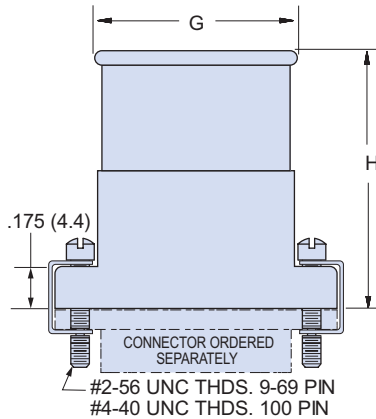

Micro-D Backshells EMI, Elliptical, One Piece 500-047

Elliptical Backshells provide extra room for large wire bundles. This one piece version features an oversize shield termination area for both standard and micro **BAND-IT®** shield termination straps.

MATERIALS	
Shell	Aluminum Alloy 6061 -T6
Clips	17-7PH Stainless Steel
Hardware	300 Series Stainless Steel

HOW TO ORDER 500-047 ELLIPTICAL BACKSHELLS

Series	Shell Finish	Connector Size	Hardware Option	EMI Band Strap Option
500-047	E – Chem Film	09	B – Fillister Head Jackscrew	Omit (Leave Blank) Band Not Included
	J – Cadmium, Yellow Chromate	15		
	M – Electroless Nickel	21	H – Hex Head Jackscrew	
	NF – Cadmium, Olive Drab	25		
	31	67	E – Extended Jackscrew	
	37	100		
Z2 – Gold			B – Standard Band .250" Wide	
				M – Micro Band .125" Wide
Sample Part Number				
500-047	– M	25	H	

Size	A Max.		B Max.		C		D Max.		E		F Max.		G Max.		H Max.	
	In.	mm.	In.	mm.	In.	mm.	In.	mm.	In.	mm.	In.	mm.	In.	mm.	In.	mm.
09	.850	21.59	.370	9.40	.565	14.35	.312	7.92	.281	7.14	.450	11.43	.481	12.22	.780	19.81
15	1.000	25.40	.370	9.40	.715	18.16	.420	10.67	.281	7.14	.450	11.43	.589	14.96	.910	23.11
21	1.150	29.21	.370	9.40	.865	21.97	.591	15.01	.281	7.14	.450	11.43	.759	19.28	1.030	26.16
25	1.250	31.75	.370	9.40	.965	24.51	.690	17.53	.281	7.14	.450	11.43	.859	21.82	1.090	27.68
31	1.400	35.56	.370	9.40	1.115	28.32	.820	20.83	.281	7.14	.450	11.43	.989	25.12	1.150	29.21
37	1.550	39.37	.370	9.40	1.265	32.13	.970	24.64	.281	7.14	.450	11.43	1.139	28.93	1.180	29.97
51	1.500	38.10	.410	10.41	1.215	30.86	.920	23.37	.312	7.92	.481	12.22	1.089	27.66	1.220	30.99
51-2	1.910	48.51	.370	9.40	1.615	41.02	1.030	26.16	.281	7.14	.450	11.43	1.489	37.82	1.220	30.99
67	2.310	58.67	.370	9.40	2.015	51.18	1.720	43.69	.281	7.14	.450	11.43	1.889	47.98	1.220	30.99
69	1.810	45.97	.410	10.41	1.515	38.48	1.220	30.99	.312	7.92	.481	12.22	1.389	35.28	1.220	30.99
100	2.235	56.77	.460	11.68	1.800	45.72	1.290	32.77	.360	9.14	.529	13.44	1.459	37.06	1.280	32.51