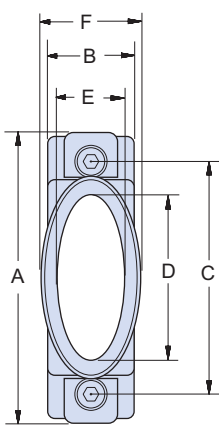

Micro-D Backshells EMI, Elliptical, One Piece 500-047

Elliptical Backshells provide extra room for large wire bundles. This one piece version features an oversize shield termination area for both standard and micro **BAND-IT®** shield termination straps.

MATERIALS	
Shell	Aluminum Alloy 6061 -T6
Clips	17-7PH Stainless Steel
Hardware	300 Series Stainless Steel

HOW TO ORDER 500-047 ELLIPTICAL BACKSHELLS

Series	Shell Finish	Connector Size	Hardware Option	EMI Band Strap Option
500-047	E – Chem Film	09	B – Fillister Head Jackscrew	Omit (Leave Blank) Band Not Included
	J – Cadmium, Yellow Chromate	15		
	M – Electroless Nickel	21	H – Hex Head Jackscrew	
	NF – Cadmium, Olive Drab	25		
	31	67	E – Extended Jackscrew	
	37	100		
Z2 – Gold			B – Standard Band .250" Wide	
				M – Micro Band .125" Wide
Sample Part Number				
500-047	– M	25	H	

Size	A Max.		B Max.		C		D Max.		E		F Max.		G Max.		H Max.	
	In.	mm.	In.	mm.	In.	mm.	In.	mm.	In.	mm.	In.	mm.	In.	mm.	In.	mm.
09	.850	21.59	.370	9.40	.565	14.35	.312	7.92	.281	7.14	.450	11.43	.481	12.22	.780	19.81
15	1.000	25.40	.370	9.40	.715	18.16	.420	10.67	.281	7.14	.450	11.43	.589	14.96	.910	23.11
21	1.150	29.21	.370	9.40	.865	21.97	.591	15.01	.281	7.14	.450	11.43	.759	19.28	1.030	26.16
25	1.250	31.75	.370	9.40	.965	24.51	.690	17.53	.281	7.14	.450	11.43	.859	21.82	1.090	27.68
31	1.400	35.56	.370	9.40	1.115	28.32	.820	20.83	.281	7.14	.450	11.43	.989	25.12	1.150	29.21
37	1.550	39.37	.370	9.40	1.265	32.13	.970	24.64	.281	7.14	.450	11.43	1.139	28.93	1.180	29.97
51	1.500	38.10	.410	10.41	1.215	30.86	.920	23.37	.312	7.92	.481	12.22	1.089	27.66	1.220	30.99
51-2	1.910	48.51	.370	9.40	1.615	41.02	1.030	26.16	.281	7.14	.450	11.43	1.489	37.82	1.220	30.99
67	2.310	58.67	.370	9.40	2.015	51.18	1.720	43.69	.281	7.14	.450	11.43	1.889	47.98	1.220	30.99
69	1.810	45.97	.410	10.41	1.515	38.48	1.220	30.99	.312	7.92	.481	12.22	1.389	35.28	1.220	30.99
100	2.235	56.77	.460	11.68	1.800	45.72	1.290	32.77	.360	9.14	.529	13.44	1.459	37.06	1.280	32.51