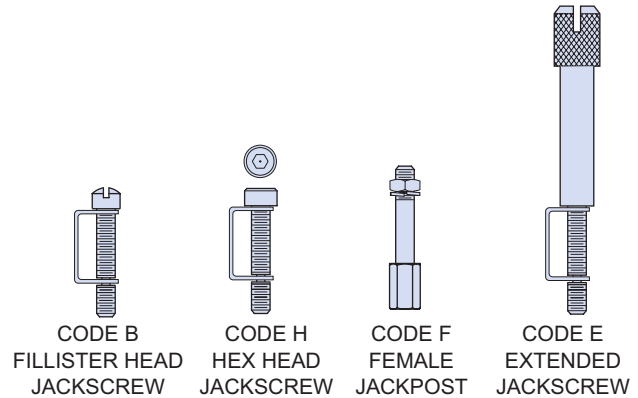

Micro-D Backshells EMI, Elliptical, One Piece 500-047

Elliptical Backshells provide extra room for large wire bundles. This one piece version features an oversize shield termination area for both standard and micro **BAND-IT®** shield termination straps.

MATERIALS	
Shell	Aluminum Alloy 6061 -T6
Clips	17-7PH Stainless Steel
Hardware	300 Series Stainless Steel

HOW TO ORDER 500-047 ELLIPTICAL BACKSHELLS

Series	Shell Finish	Connector Size	Hardware Option	EMI Band Strap Option
500-047	E – Chem Film	09	B – Fillister Head Jackscrew	Omit (Leave Blank) Band Not Included
	J – Cadmium, Yellow Chromate	15		
	M – Electroless Nickel	21	H – Hex Head Jackscrew	
	NF – Cadmium, Olive Drab	25		
	31	67	E – Extended Jackscrew	
	37	100		
Z2 – Gold				B – Standard Band .250" Wide
				M – Micro Band .125" Wide
Sample Part Number				
500-047	– M	25	H	

Size	A Max.		B Max.		C		D Max.		E		F Max.		G Max.		H Max.	
	In.	mm.	In.	mm.	In.	mm.	In.	mm.	In.	mm.	In.	mm.	In.	mm.	In.	mm.
09	.850	21.59	.370	9.40	.565	14.35	.312	7.92	.281	7.14	.450	11.43	.481	12.22	.780	19.81
15	1.000	25.40	.370	9.40	.715	18.16	.420	10.67	.281	7.14	.450	11.43	.589	14.96	.910	23.11
21	1.150	29.21	.370	9.40	.865	21.97	.591	15.01	.281	7.14	.450	11.43	.759	19.28	1.030	26.16
25	1.250	31.75	.370	9.40	.965	24.51	.690	17.53	.281	7.14	.450	11.43	.859	21.82	1.090	27.68
31	1.400	35.56	.370	9.40	1.115	28.32	.820	20.83	.281	7.14	.450	11.43	.989	25.12	1.150	29.21
37	1.550	39.37	.370	9.40	1.265	32.13	.970	24.64	.281	7.14	.450	11.43	1.139	28.93	1.180	29.97
51	1.500	38.10	.410	10.41	1.215	30.86	.920	23.37	.312	7.92	.481	12.22	1.089	27.66	1.220	30.99
51-2	1.910	48.51	.370	9.40	1.615	41.02	1.030	26.16	.281	7.14	.450	11.43	1.489	37.82	1.220	30.99
67	2.310	58.67	.370	9.40	2.015	51.18	1.720	43.69	.281	7.14	.450	11.43	1.889	47.98	1.220	30.99
69	1.810	45.97	.410	10.41	1.515	38.48	1.220	30.99	.312	7.92	.481	12.22	1.389	35.28	1.220	30.99
100	2.235	56.77	.460	11.68	1.800	45.72	1.290	32.77	.360	9.14	.529	13.44	1.459	37.06	1.280	32.51