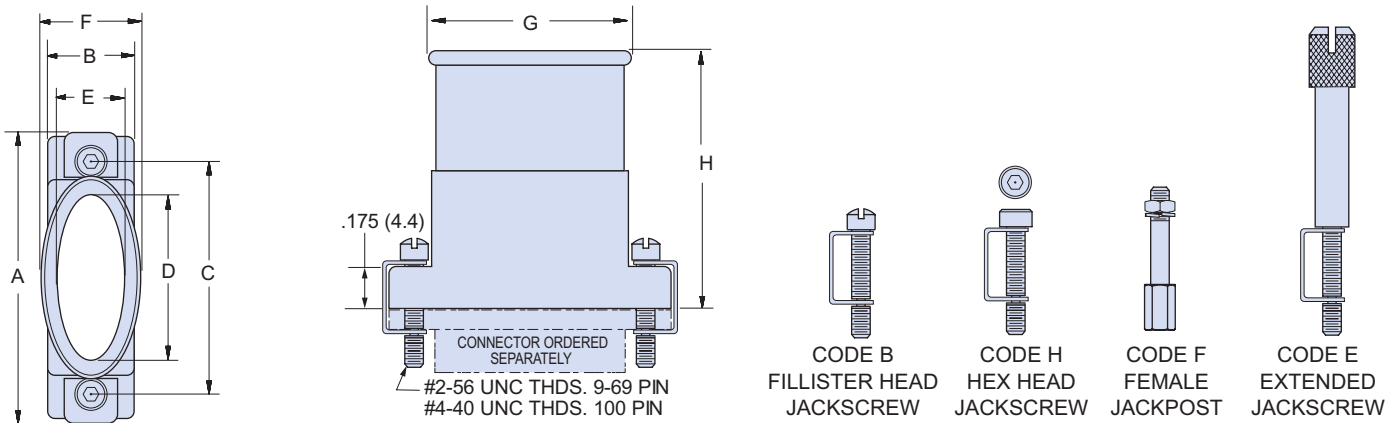

# Micro-D Backshells EMI, Elliptical, One Piece 500-047

**Elliptical Backshells** provide extra room for large wire bundles. This one piece version features an oversize shield termination area for both standard and micro **BAND-IT®** shield termination straps.

MATERIALS	
Shell	Aluminum Alloy 6061 -T6
Clips	17-7PH Stainless Steel
Hardware	300 Series Stainless Steel

## HOW TO ORDER 500-047 ELLIPTICAL BACKSHELLS

Series	Shell Finish	Connector Size	Hardware Option	EMI Band Strap Option
500-047	<b>E</b> – Chem Film	<b>09</b>	<b>B</b> – Fillister Head Jackscrew	<b>Omit (Leave Blank)</b> <b>Band Not Included</b>
	<b>J</b> – Cadmium, Yellow Chromate	<b>15</b>		
	<b>M</b> – Electroless Nickel	<b>21</b>	<b>H</b> – Hex Head Jackscrew	
		<b>25</b>		
	<b>NF</b> – Cadmium, Olive Drab	<b>31</b>	<b>E</b> – Extended Jackscrew	
	<b>Z2</b> – Gold	<b>37</b>		
<b>F</b> – Jackpost, Female				
<b>B</b> – Standard Band .250" Wide				
<b>M</b> – Micro Band .125" Wide				
Sample Part Number				
500-047	- M	25	H	