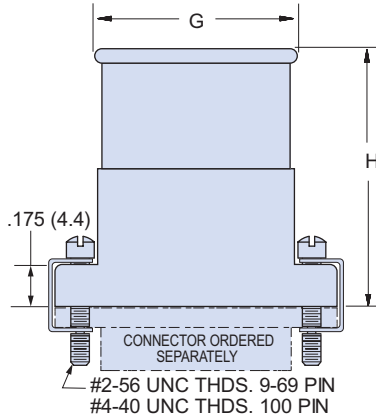

Micro-D Backshells EMI, Elliptical, One Piece 500-047

Elliptical Backshells provide extra room for large wire bundles. This one piece version features an oversize shield termination area for both standard and micro **BAND-IT®** shield termination straps.

MATERIALS	
Shell	Aluminum Alloy 6061 -T6
Clips	17-7PH Stainless Steel
Hardware	300 Series Stainless Steel

HOW TO ORDER 500-047 ELLIPTICAL BACKSHELLS

Series	Shell Finish	Connector Size	Hardware Option	EMI Band Strap Option
500-047	E – Chem Film	09	B – Fillister Head Jackscrew	Omit (Leave Blank) Band Not Included
	J – Cadmium, Yellow Chromate	15		
	M – Electroless Nickel	21	H – Hex Head Jackscrew	
	NF – Cadmium, Olive Drab	25		
	31	67	E – Extended Jackscrew	
	37	100		
Z2 – Gold				B – Standard Band .250" Wide
				M – Micro Band .125" Wide
Sample Part Number				
500-047	– M	25	H	

Size	A Max.		B Max.		C		D Max.		E		F Max.		G Max.		H Max.	
	In.	mm.	In.	mm.	In.	mm.	In.	mm.	In.	mm.	In.	mm.	In.	mm.	In.	mm.
09	.850	21.59	.370	9.40	.565	14.35	.312	7.92	.281	7.14	.450	11.43	.481	12.22	.780	19.81
15	1.000	25.40	.370	9.40	.715	18.16	.420	10.67	.281	7.14	.450	11.43	.589	14.96	.910	23.11
21	1.150	29.21	.370	9.40	.865	21.97	.591	15.01	.281	7.14	.450	11.43	.759	19.28	1.030	26.16
25	1.250	31.75	.370	9.40	.965	24.51	.690	17.53	.281	7.14	.450	11.43	.859	21.82	1.090	27.68
31	1.400	35.56	.370	9.40	1.115	28.32	.820	20.83	.281	7.14	.450	11.43	.989	25.12	1.150	29.21
37	1.550	39.37	.370	9.40	1.265	32.13	.970	24.64	.281	7.14	.450	11.43	1.139	28.93	1.180	29.97
51	1.500	38.10	.410	10.41	1.215	30.86	.920	23.37	.312	7.92	.481	12.22	1.089	27.66	1.220	30.99
51-2	1.910	48.51	.370	9.40	1.615	41.02	1.030	26.16	.281	7.14	.450	11.43	1.489	37.82	1.220	30.99
67	2.310	58.67	.370	9.40	2.015	51.18	1.720	43.69	.281	7.14	.450	11.43	1.889	47.98	1.220	30.99
69	1.810	45.97	.410	10.41	1.515	38.48	1.220	30.99	.312	7.92	.481	12.22	1.389	35.28	1.220	30.99
100	2.235	56.77	.460	11.68	1.800	45.72	1.290	32.77	.360	9.14	.529	13.44	1.459	37.06	1.280	32.51