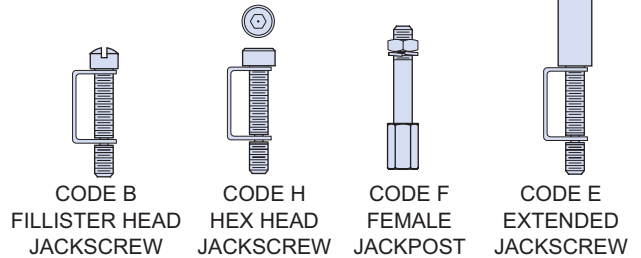

Micro-D Backshells EMI, Elliptical, One Piece 500-047

Elliptical Backshells provide extra room for large wire bundles. This one piece version features an oversize shield termination area for both standard and micro **BAND-IT®** shield termination straps.

MATERIALS	
Shell	Aluminum Alloy 6061 -T6
Clips	17-7PH Stainless Steel
Hardware	300 Series Stainless Steel

HOW TO ORDER 500-047 ELLIPTICAL BACKSHELLS

Series	Shell Finish	Connector Size	Hardware Option	EMI Band Strap Option
500-047	E – Chem Film	09	B – Fillister Head Jackscrew	Omit (Leave Blank) Band Not Included
	J – Cadmium, Yellow Chromate	15		
	M – Electroless Nickel	21	H – Hex Head Jackscrew	
	NF – Cadmium, Olive Drab	25		
	31	67	E – Extended Jackscrew	
	37	100		
Z2 – Gold				B – Standard Band .250" Wide
				M – Micro Band .125" Wide
Sample Part Number				
500-047	– M	25	H	

Size	A Max.		B Max.		C		D Max.		E		F Max.		G Max.		H Max.	
	In.	mm.	In.	mm.	In.	mm.	In.	mm.	In.	mm.	In.	mm.	In.	mm.	In.	mm.
09	.850	21.59	.370	9.40	.565	14.35	.312	7.92	.281	7.14	.450	11.43	.481	12.22	.780	19.81
15	1.000	25.40	.370	9.40	.715	18.16	.420	10.67	.281	7.14	.450	11.43	.589	14.96	.910	23.11
21	1.150	29.21	.370	9.40	.865	21.97	.591	15.01	.281	7.14	.450	11.43	.759	19.28	1.030	26.16
25	1.250	31.75	.370	9.40	.965	24.51	.690	17.53	.281	7.14	.450	11.43	.859	21.82	1.090	27.68
31	1.400	35.56	.370	9.40	1.115	28.32	.820	20.83	.281	7.14	.450	11.43	.989	25.12	1.150	29.21
37	1.550	39.37	.370	9.40	1.265	32.13	.970	24.64	.281	7.14	.450	11.43	1.139	28.93	1.180	29.97
51	1.500	38.10	.410	10.41	1.215	30.86	.920	23.37	.312	7.92	.481	12.22	1.089	27.66	1.220	30.99
51-2	1.910	48.51	.370	9.40	1.615	41.02	1.030	26.16	.281	7.14	.450	11.43	1.489	37.82	1.220	30.99
67	2.310	58.67	.370	9.40	2.015	51.18	1.720	43.69	.281	7.14	.450	11.43	1.889	47.98	1.220	30.99
69	1.810	45.97	.410	10.41	1.515	38.48	1.220	30.99	.312	7.92	.481	12.22	1.389	35.28	1.220	30.99
100	2.235	56.77	.460	11.68	1.800	45.72	1.290	32.77	.360	9.14	.529	13.44	1.459	37.06	1.280	32.51