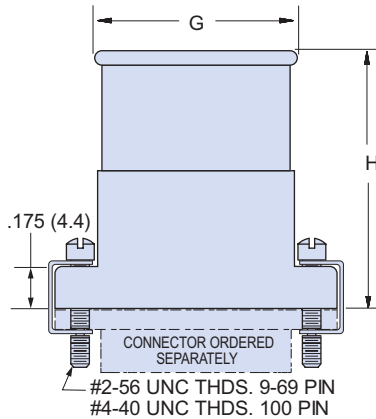

Micro-D Backshells EMI, Elliptical, One Piece 500-047

Elliptical Backshells provide extra room for large wire bundles. This one piece version features an oversize shield termination area for both standard and micro **BAND-IT®** shield termination straps.

MATERIALS	
Shell	Aluminum Alloy 6061 -T6
Clips	17-7PH Stainless Steel
Hardware	300 Series Stainless Steel

HOW TO ORDER 500-047 ELLIPTICAL BACKSHELLS

Series	Shell Finish	Connector Size	Hardware Option	EMI Band Strap Option
500-047	E – Chem Film	09	B – Fillister Head Jackscrew	Omit (Leave Blank) Band Not Included
	J – Cadmium, Yellow Chromate	15		
	M – Electroless Nickel	21	H – Hex Head Jackscrew	
	NF – Cadmium, Olive Drab	25		
	31	67	E – Extended Jackscrew	
	37	100		
Z2 – Gold				B – Standard Band .250" Wide
				M – Micro Band .125" Wide
Sample Part Number				
500-047	– M	25	H	

Size	A Max.		B Max.		C		D Max.		E		F Max.		G Max.		H Max.	
	In.	mm.	In.	mm.	In.	mm.	In.	mm.	In.	mm.	In.	mm.	In.	mm.	In.	mm.
09	.850	21.59	.370	9.40	.565	14.35	.312	7.92	.281	7.14	.450	11.43	.481	12.22	.780	19.81
15	1.000	25.40	.370	9.40	.715	18.16	.420	10.67	.281	7.14	.450	11.43	.589	14.96	.910	23.11
21	1.150	29.21	.370	9.40	.865	21.97	.591	15.01	.281	7.14	.450	11.43	.759	19.28	1.030	26.16
25	1.250	31.75	.370	9.40	.965	24.51	.690	17.53	.281	7.14	.450	11.43	.859	21.82	1.090	27.68
31	1.400	35.56	.370	9.40	1.115	28.32	.820	20.83	.281	7.14	.450	11.43	.989	25.12	1.150	29.21
37	1.550	39.37	.370	9.40	1.265	32.13	.970	24.64	.281	7.14	.450	11.43	1.139	28.93	1.180	29.97
51	1.500	38.10	.410	10.41	1.215	30.86	.920	23.37	.312	7.92	.481	12.22	1.089	27.66	1.220	30.99
51-2	1.910	48.51	.370	9.40	1.615	41.02	1.030	26.16	.281	7.14	.450	11.43	1.489	37.82	1.220	30.99
67	2.310	58.67	.370	9.40	2.015	51.18	1.720	43.69	.281	7.14	.450	11.43	1.889	47.98	1.220	30.99
69	1.810	45.97	.410	10.41	1.515	38.48	1.220	30.99	.312	7.92	.481	12.22	1.389	35.28	1.220	30.99
100	2.235	56.77	.460	11.68	1.800	45.72	1.290	32.77	.360	9.14	.529	13.44	1.459	37.06	1.280	32.51