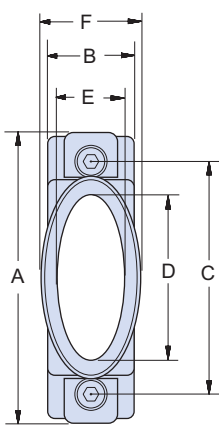

Micro-D Backshells EMI, Elliptical, One Piece 500-047

Elliptical Backshells provide extra room for large wire bundles. This one piece version features an oversize shield termination area for both standard and micro **BAND-IT®** shield termination straps.

MATERIALS	
Shell	Aluminum Alloy 6061 -T6
Clips	17-7PH Stainless Steel
Hardware	300 Series Stainless Steel

HOW TO ORDER 500-047 ELLIPTICAL BACKSHELLS

Series	Shell Finish	Connector Size	Hardware Option	EMI Band Strap Option
500-047	E – Chem Film	09	B – Fillister Head Jackscrew	Omit (Leave Blank) Band Not Included
	J – Cadmium, Yellow Chromate	15		
	M – Electroless Nickel	21	H – Hex Head Jackscrew	
	NF – Cadmium, Olive Drab	25		
	31	67	E – Extended Jackscrew	
	37	100		
Z2 – Gold				B – Standard Band .250" Wide
				M – Micro Band .125" Wide
Sample Part Number				
500-047	– M	25	H	

Size	A Max.		B Max.		C		D Max.		E		F Max.		G Max.		H Max.	
	In.	mm.	In.	mm.	In.	mm.	In.	mm.	In.	mm.	In.	mm.	In.	mm.	In.	mm.
09	.850	21.59	.370	9.40	.565	14.35	.312	7.92	.281	7.14	.450	11.43	.481	12.22	.780	19.81
15	1.000	25.40	.370	9.40	.715	18.16	.420	10.67	.281	7.14	.450	11.43	.589	14.96	.910	23.11
21	1.150	29.21	.370	9.40	.865	21.97	.591	15.01	.281	7.14	.450	11.43	.759	19.28	1.030	26.16
25	1.250	31.75	.370	9.40	.965	24.51	.690	17.53	.281	7.14	.450	11.43	.859	21.82	1.090	27.68
31	1.400	35.56	.370	9.40	1.115	28.32	.820	20.83	.281	7.14	.450	11.43	.989	25.12	1.150	29.21
37	1.550	39.37	.370	9.40	1.265	32.13	.970	24.64	.281	7.14	.450	11.43	1.139	28.93	1.180	29.97
51	1.500	38.10	.410	10.41	1.215	30.86	.920	23.37	.312	7.92	.481	12.22	1.089	27.66	1.220	30.99
51-2	1.910	48.51	.370	9.40	1.615	41.02	1.030	26.16	.281	7.14	.450	11.43	1.489	37.82	1.220	30.99
67	2.310	58.67	.370	9.40	2.015	51.18	1.720	43.69	.281	7.14	.450	11.43	1.889	47.98	1.220	30.99
69	1.810	45.97	.410	10.41	1.515	38.48	1.220	30.99	.312	7.92	.481	12.22	1.389	35.28	1.220	30.99
100	2.235	56.77	.460	11.68	1.800	45.72	1.290	32.77	.360	9.14	.529	13.44	1.459	37.06	1.280	32.51