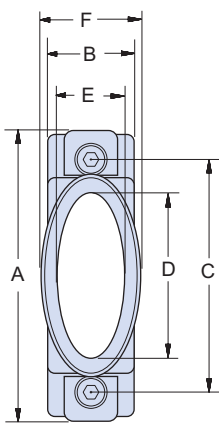

# Micro-D Backshells EMI, Elliptical, One Piece 500-047

**Elliptical Backshells** provide extra room for large wire bundles. This one piece version features an oversize shield termination area for both standard and micro **BAND-IT®** shield termination straps.

## HOW TO ORDER 500-047 ELLIPTICAL BACKSHELLS

Series	Shell Finish	Connector Size	Hardware Option	EMI Band Strap Option
500-047	<b>E</b> – Chem Film	<b>09</b>	<b>B</b> – Fillister Head Jackscrew	<b>Omit (Leave Blank)</b> <b>Band Not Included</b>
	<b>J</b> – Cadmium, Yellow Chromate	<b>15</b>		
	<b>M</b> – Electroless Nickel	<b>21</b>	<b>H</b> – Hex Head Jackscrew	
	<b>NF</b> – Cadmium, Olive Drab	<b>25</b>		
	<b>31</b>	<b>67</b>	<b>E</b> – Extended Jackscrew	
	<b>37</b>	<b>100</b>		
<b>Z2</b> – Gold			<b>B</b> – Standard Band .250" Wide	
				<b>M</b> – Micro Band .125" Wide
Sample Part Number				
500-047	– M	25	H	