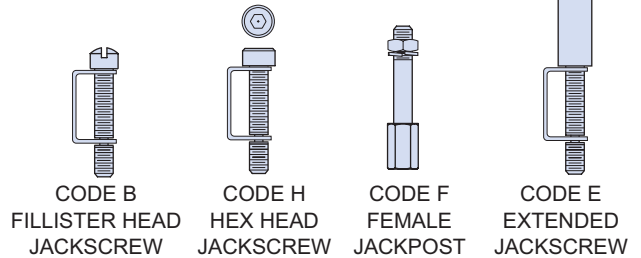

# Micro-D Backshells EMI, Elliptical, One Piece 500-047

**Elliptical Backshells** provide extra room for large wire bundles. This one piece version features an oversize shield termination area for both standard and micro **BAND-IT®** shield termination straps.

MATERIALS	
Shell	Aluminum Alloy 6061 -T6
Clips	17-7PH Stainless Steel
Hardware	300 Series Stainless Steel

## HOW TO ORDER 500-047 ELLIPTICAL BACKSHELLS

Series	Shell Finish	Connector Size	Hardware Option	EMI Band Strap Option
500-047	<b>E</b> – Chem Film	<b>09</b>	<b>B</b> – Fillister Head Jackscrew	<b>Omit (Leave Blank)</b> <b>Band Not Included</b>
	<b>J</b> – Cadmium, Yellow Chromate	<b>15</b>		
	<b>M</b> – Electroless Nickel	<b>21</b>	<b>H</b> – Hex Head Jackscrew	
	<b>NF</b> – Cadmium, Olive Drab	<b>25</b>		
	<b>31</b>	<b>67</b>	<b>E</b> – Extended Jackscrew	
	<b>37</b>	<b>100</b>		
<b>Z2</b> – Gold			<b>B</b> – Standard Band .250" Wide	
				<b>M</b> – Micro Band .125" Wide
Sample Part Number				
500-047	– M	25	H	