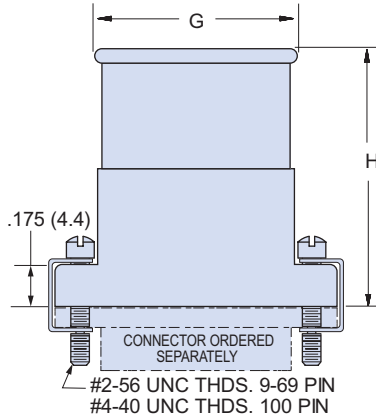

# Micro-D Backshells EMI, Elliptical, One Piece 500-047

**Elliptical Backshells** provide extra room for large wire bundles. This one piece version features an oversize shield termination area for both standard and micro **BAND-IT®** shield termination straps.

## HOW TO ORDER 500-047 ELLIPTICAL BACKSHELLS

Series	Shell Finish	Connector Size	Hardware Option	EMI Band Strap Option
500-047	<b>E</b> – Chem Film	<b>09</b>	<b>B</b> – Fillister Head Jackscrew	<b>Omit (Leave Blank)</b> <b>Band Not Included</b>
	<b>J</b> – Cadmium, Yellow Chromate	<b>15</b>		
	<b>M</b> – Electroless Nickel	<b>21</b>	<b>H</b> – Hex Head Jackscrew	
	<b>NF</b> – Cadmium, Olive Drab	<b>25</b>		
	<b>31</b>	<b>67</b>	<b>E</b> – Extended Jackscrew	
	<b>37</b>	<b>100</b>		
<b>Z2</b> – Gold			<b>B</b> – Standard Band .250" Wide	
				<b>M</b> – Micro Band .125" Wide
Sample Part Number				
500-047	– M	25	H	