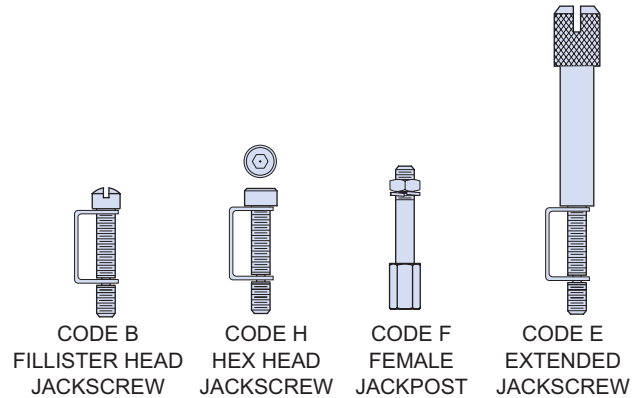

Micro-D Backshells EMI, Elliptical, One Piece 500-047

Elliptical Backshells provide extra room for large wire bundles. This one piece version features an oversize shield termination area for both standard and micro **BAND-IT®** shield termination straps.

MATERIALS	
Shell	Aluminum Alloy 6061 -T6
Clips	17-7PH Stainless Steel
Hardware	300 Series Stainless Steel

HOW TO ORDER 500-047 ELLIPTICAL BACKSHELLS

Series	Shell Finish	Connector Size	Hardware Option	EMI Band Strap Option
500-047	E – Chem Film	09	B – Fillister Head Jackscrew	Omit (Leave Blank) Band Not Included
	J – Cadmium, Yellow Chromate	15		
	M – Electroless Nickel	21	H – Hex Head Jackscrew	
	NF – Cadmium, Olive Drab	25		
	31	67	E – Extended Jackscrew	
	37	100		
Z2 – Gold				B – Standard Band .250" Wide
				M – Micro Band .125" Wide
Sample Part Number				
500-047	- M	25	H	

Size	A Max.		B Max.		C		D Max.		E		F Max.		G Max.		H Max.	
	In.	mm.	In.	mm.	In.	mm.	In.	mm.	In.	mm.	In.	mm.	In.	mm.	In.	mm.
09	.850	21.59	.370	9.40	.565	14.35	.312	7.92	.281	7.14	.450	11.43	.481	12.22	.780	19.81
15	1.000	25.40	.370	9.40	.715	18.16	.420	10.67	.281	7.14	.450	11.43	.589	14.96	.910	23.11
21	1.150	29.21	.370	9.40	.865	21.97	.591	15.01	.281	7.14	.450	11.43	.759	19.28	1.030	26.16
25	1.250	31.75	.370	9.40	.965	24.51	.690	17.53	.281	7.14	.450	11.43	.859	21.82	1.090	27.68
31	1.400	35.56	.370	9.40	1.115	28.32	.820	20.83	.281	7.14	.450	11.43	.989	25.12	1.150	29.21
37	1.550	39.37	.370	9.40	1.265	32.13	.970	24.64	.281	7.14	.450	11.43	1.139	28.93	1.180	29.97
51	1.500	38.10	.410	10.41	1.215	30.86	.920	23.37	.312	7.92	.481	12.22	1.089	27.66	1.220	30.99
51-2	1.910	48.51	.370	9.40	1.615	41.02	1.030	26.16	.281	7.14	.450	11.43	1.489	37.82	1.220	30.99
67	2.310	58.67	.370	9.40	2.015	51.18	1.720	43.69	.281	7.14	.450	11.43	1.889	47.98	1.220	30.99
69	1.810	45.97	.410	10.41	1.515	38.48	1.220	30.99	.312	7.92	.481	12.22	1.389	35.28	1.220	30.99
100	2.235	56.77	.460	11.68	1.800	45.72	1.290	32.77	.360	9.14	.529	13.44	1.459	37.06	1.280	32.51