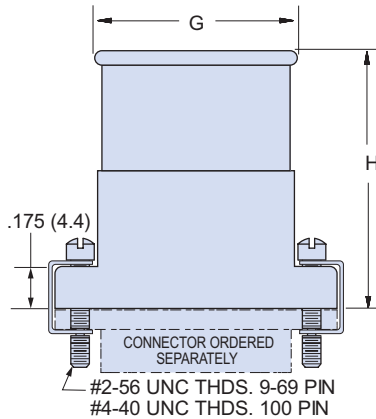

# Micro-D Backshells EMI, Elliptical, One Piece 500-047

**Elliptical Backshells** provide extra room for large wire bundles. This one piece version features an oversize shield termination area for both standard and micro **BAND-IT®** shield termination straps.

## HOW TO ORDER 500-047 ELLIPTICAL BACKSHELLS

Series	Shell Finish	Connector Size	Hardware Option	EMI Band Strap Option
500-047	<b>E</b> – Chem Film	<b>09</b>	<b>B</b> – Fillister Head Jackscrew	<b>Omit (Leave Blank)</b> <b>Band Not Included</b>
	<b>J</b> – Cadmium, Yellow Chromate	<b>15</b>		
	<b>M</b> – Electroless Nickel	<b>21</b>	<b>H</b> – Hex Head Jackscrew	
	<b>NF</b> – Cadmium, Olive Drab	<b>25</b>		
	<b>31</b>	<b>67</b>	<b>E</b> – Extended Jackscrew	
	<b>37</b>	<b>100</b>		
<b>Z2</b> – Gold			<b>B</b> – Standard Band .250" Wide	
				<b>M</b> – Micro Band .125" Wide
Sample Part Number				
500-047	- M	25	H	