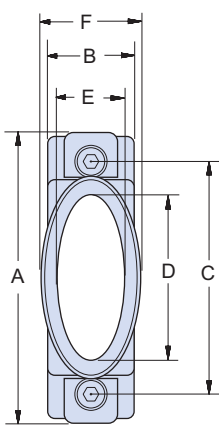

# Micro-D Backshells EMI, Elliptical, One Piece 500-047

**Elliptical Backshells** provide extra room for large wire bundles. This one piece version features an oversize shield termination area for both standard and micro **BAND-IT®** shield termination straps.

## HOW TO ORDER 500-047 ELLIPTICAL BACKSHELLS

Series	Shell Finish	Connector Size	Hardware Option	EMI Band Strap Option
500-047	<b>E</b> – Chem Film	<b>09</b>	<b>B</b> – Fillister Head Jackscrew	<b>Omit (Leave Blank)</b> <b>Band Not Included</b>
	<b>J</b> – Cadmium, Yellow Chromate	<b>15</b>		
	<b>M</b> – Electroless Nickel	<b>21</b>	<b>H</b> – Hex Head Jackscrew	
	<b>NF</b> – Cadmium, Olive Drab	<b>25</b>		
	<b>31</b>	<b>67</b>	<b>E</b> – Extended Jackscrew	
	<b>37</b>	<b>100</b>		
<b>Z2</b> – Gold			<b>B</b> – Standard Band .250" Wide	
				<b>M</b> – Micro Band .125" Wide
Sample Part Number				
500-047	- M	25	H	