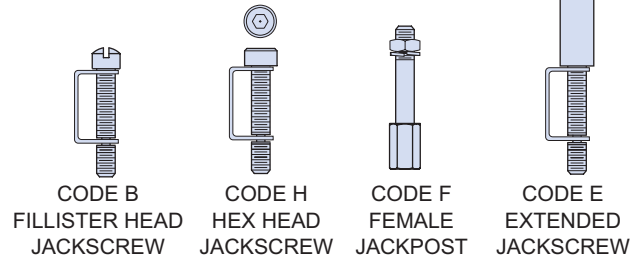

# Micro-D Backshells EMI, Elliptical, One Piece 500-047

**Elliptical Backshells** provide extra room for large wire bundles. This one piece version features an oversize shield termination area for both standard and micro **BAND-IT®** shield termination straps.

MATERIALS	
Shell	Aluminum Alloy 6061 -T6
Clips	17-7PH Stainless Steel
Hardware	300 Series Stainless Steel

## HOW TO ORDER 500-047 ELLIPTICAL BACKSHELLS

Series	Shell Finish	Connector Size	Hardware Option	EMI Band Strap Option
500-047	<b>E</b> – Chem Film	<b>09</b>	<b>B</b> – Fillister Head Jackscrew	<b>Omit (Leave Blank)</b> <b>Band Not Included</b>
	<b>J</b> – Cadmium, Yellow Chromate	<b>15</b>		
	<b>M</b> – Electroless Nickel	<b>21</b>	<b>H</b> – Hex Head Jackscrew	
	<b>NF</b> – Cadmium, Olive Drab	<b>25</b>		
	<b>31</b>	<b>67</b>	<b>E</b> – Extended Jackscrew	
	<b>37</b>	<b>100</b>		
<b>Z2</b> – Gold			<b>B</b> – Standard Band .250" Wide	
				<b>M</b> – Micro Band .125" Wide
Sample Part Number				
500-047	- M	25	H	