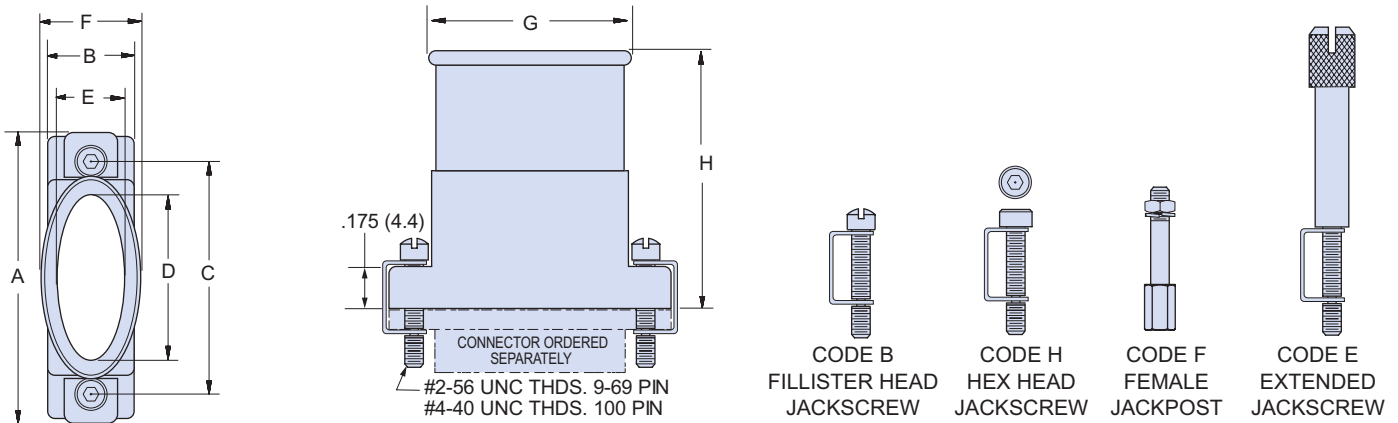

# Micro-D Backshells EMI, Elliptical, One Piece 500-047

**Elliptical Backshells** provide extra room for large wire bundles. This one piece version features an oversize shield termination area for both standard and micro **BAND-IT®** shield termination straps.

MATERIALS	
Shell	Aluminum Alloy 6061 -T6
Clips	17-7PH Stainless Steel
Hardware	300 Series Stainless Steel

## HOW TO ORDER 500-047 ELLIPTICAL BACKSHELLS

Series	Shell Finish	Connector Size	Hardware Option	EMI Band Strap Option
500-047	<b>E</b> – Chem Film	<b>09</b>	<b>B</b> – Fillister Head Jackscrew	<b>Omit (Leave Blank)</b> <b>Band Not Included</b>
	<b>J</b> – Cadmium, Yellow Chromate	<b>15</b>		
	<b>M</b> – Electroless Nickel	<b>21</b>	<b>H</b> – Hex Head Jackscrew	
	<b>NF</b> – Cadmium, Olive Drab	<b>25</b>		
	<b>31</b>	<b>67</b>	<b>E</b> – Extended Jackscrew	
	<b>37</b>	<b>100</b>		
<b>Z2</b> – Gold				<b>B</b> – Standard Band .250" Wide
				<b>M</b> – Micro Band .125" Wide
Sample Part Number				
500-047	- M	25	H	