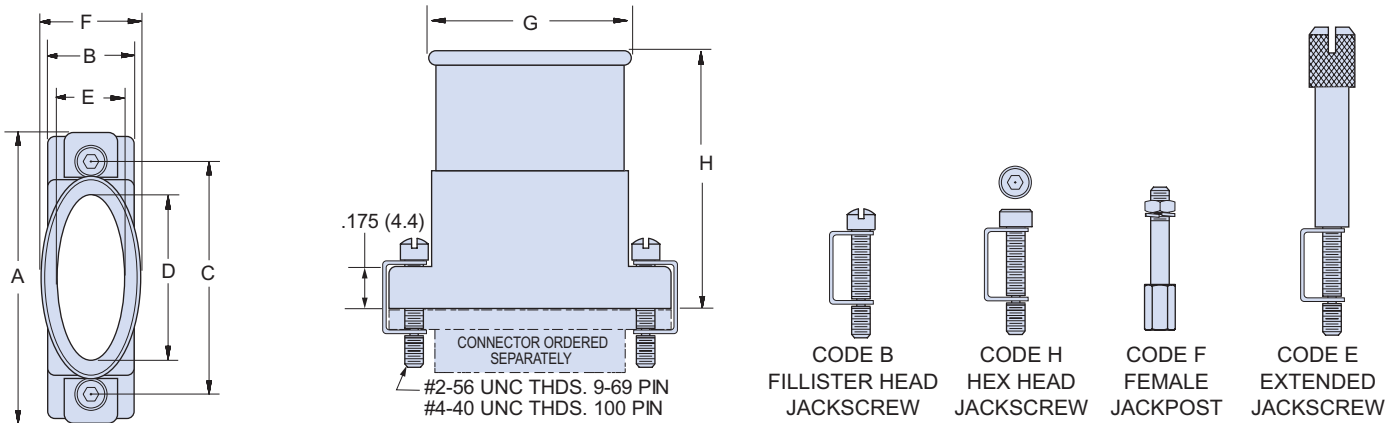

# Micro-D Backshells EMI, Elliptical, One Piece 500-047

**Elliptical Backshells** provide extra room for large wire bundles. This one piece version features an oversize shield termination area for both standard and micro **BAND-IT®** shield termination straps.

MATERIALS	
Shell	Aluminum Alloy 6061 -T6
Clips	17-7PH Stainless Steel
Hardware	300 Series Stainless Steel

## HOW TO ORDER 500-047 ELLIPTICAL BACKSHELLS

Series	Shell Finish	Connector Size	Hardware Option	EMI Band Strap Option
500-047	<b>E</b> – Chem Film	<b>09</b>	<b>B</b> – Fillister Head Jackscrew	<b>Omit (Leave Blank)</b> <b>Band Not Included</b>
	<b>J</b> – Cadmium, Yellow Chromate	<b>15</b>		
	<b>M</b> – Electroless Nickel	<b>21</b>	<b>H</b> – Hex Head Jackscrew	
	<b>NF</b> – Cadmium, Olive Drab	<b>25</b>		
	<b>31</b>	<b>67</b>	<b>E</b> – Extended Jackscrew	
	<b>37</b>	<b>100</b>		
<b>Z2</b> – Gold				<b>B</b> – Standard Band .250" Wide
				<b>M</b> – Micro Band .125" Wide
Sample Part Number				
500-047	– M	25	H	