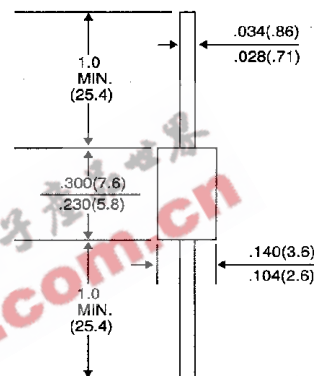

### FEATURES

- Plastic package has Underwriters Laboratory Flammability Classification 94V-0
- Glass passivated chip junction in DO-15 package
- 600W surge capability at 1 ms
- Excellent clamping capability
- Low zener impedance
- Fast response time: typically less than 1.0 ps from 0 volts to BV min.
- Typical  $I_R$  less than 1  $\mu A$  above 10V
- High temperature soldering guaranteed: 260°C/10 seconds/.375", (9.5mm) lead length/5lbs., (2.3 kg) tension

### MECHANICAL DATA

Case: JEDEC DO-15 Molded plastic  
 Terminals: Axial leads, solderable per MIL-STD-202, Method 208  
 Polarity: Color band denoted cathode except Bipolar  
 Mounting Position: Any  
 Weight: 0.015 ounce, 0.4 gram

DO-15

Dimensions in inches and (millimeters)