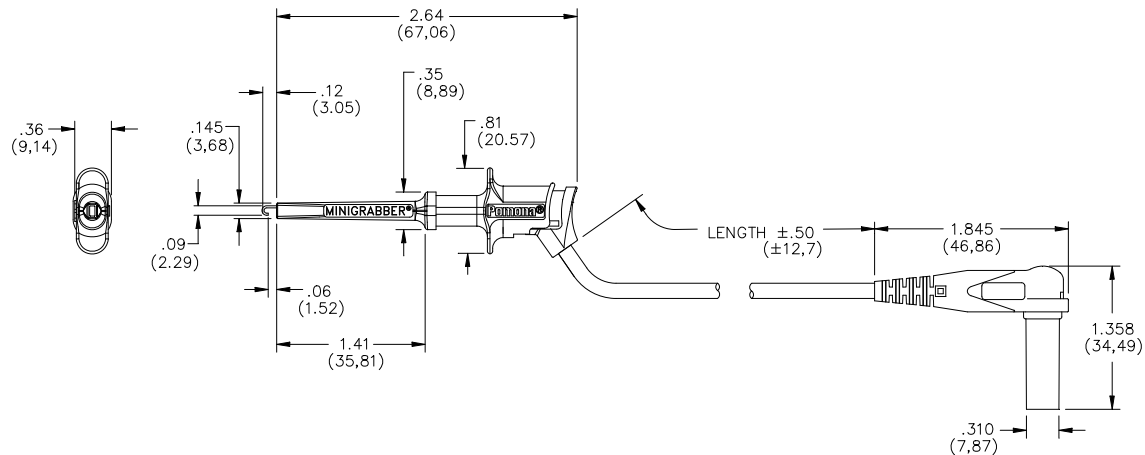

Model 6244

Minigrabber® Test Clip to Right Angle Sheathed Banana Plug

Features

- Newly designed Minigrabber® Test Clip Patch Cord complies with IEC 61010-2-31, which is the latest international safety standard for test accessories.
- Grabber width is a slim .36" (9,14 mm) for easier side by side stacking.
- Grabber hook is gold plated beryllium copper to ensure signal integrity & attaches onto component leads up to .060" (1,5 mm) O.D.
- Grabber patch cord interfaces directly into the most popular multimeters configured with 4 mm sheathed safety jacks, including Amprobe, Fluke, H-P, Tektronix and Wavetek.
- Plug is molded directly to the cable in an integral one-piece design and the wire is double crimped for a long lasting connection.
- Multi-leaf banana spring material is nickel plated beryllium copper for extended insertion life & low contact resistance.
- High strand count silicone insulated wire offers excellent flexibility and high temperature resistance.

Materials

Grabber: Body: Polypropylene, Color per Part Number
Hook: Beryllium Copper, Gold Plated, compression Spring: Music Wire
Wire: 18 AWG, 65 x 36 Tinned Copper, Insulation – Silicone, .144" (3,66 mm) O.D., Color per P/N
Banana Plug: Body – Brass, Nickel Plated, Spring – Beryllium Copper, Nickel Plated
Insulation – Polypropylene, Color per P/N

Ratings

IEC 61010 2-031, Category II, P2 Compliant
Operating Voltage: 300 VRMS/DC Max.
Current: 5 Amperes Max.

Ordering Information

Model 6244-XX-*
XX = Length in Inches, Standard Length: 48" (122 cm)
* = Color Code, -0 Black, -2 Red