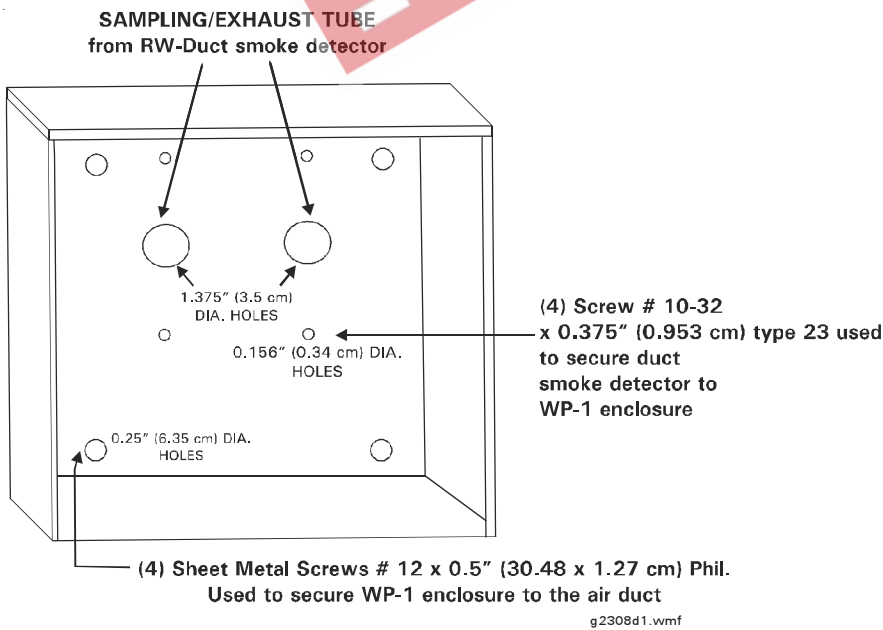

72247 Enclosure

For Duct Smoke Detectors

g2308ph1.jpg

Description

The 72247 enclosure provides protection for Gamewell duct smoke detectors in outdoor installations against rain, sleet, and snow, or indoors against dripping water. The 72247 enclosure is compatible with the following analog addressable models: XP95-PD, XP95-PDR, XP95-ID, and XP95-IDR. The 72247 is compatible with the following conventional models: 30954, 30955, 70957-01, and 70958-01.

Engineer's Specifications

Gamewell duct detector models XP95-PD, XP95-PDR, XP95-ID, XP95-IDR, 30954, 30955, 70957-01, and 70958-01 used outdoors or in wet locations shall be installed in a 16-gauge steel enclosure with a drip shield top. The enclosure shall be Gamewell part number 72247.

Mounting Diagram

Ordering Information

72247 Duct detector enclosure (WP-1).

Features

- 16-gauge steel.
- Eggshell white finish.
- Drip shield top.
- Slip-on removable cover.
- Embossed mounting holes on back of enclosure.
- Knockouts in bottom of enclosure.
- Compatibles:

Analog: XP95-PD, XP95-PDR, CP95-ID, and XP95-IDR.

Conventional: 30954, 30955, 70957-01, and 70958-01.

Dimensions

12.0" H x 12.0" W x 4.0" D (cm: 30.48 H x 30.48 W x 10.16 D).

Listings

Listings and approvals below apply to the 72247 Gamewell Duct Smoke Detector Enclosure. In some cases, certain modules may not be listed by certain approval agencies, or listing may be in process. Consult factory for latest listing status.