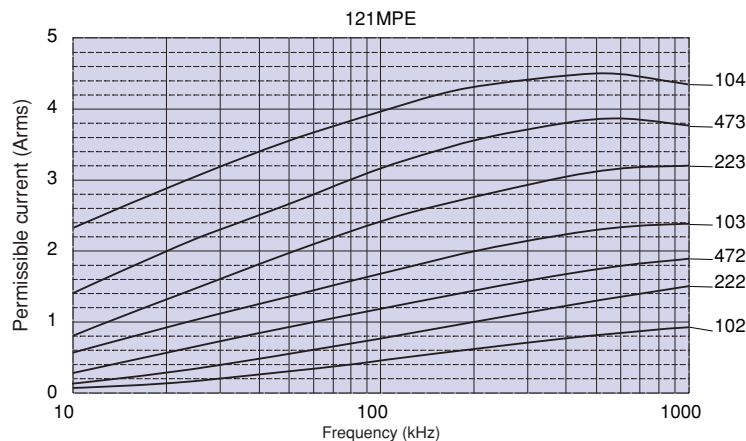

□ : Tolerance (H: ±3%, J: ±5%)   **: Suffix

◆ PERMISSIBLE CURRENT FOR FREQUENCY