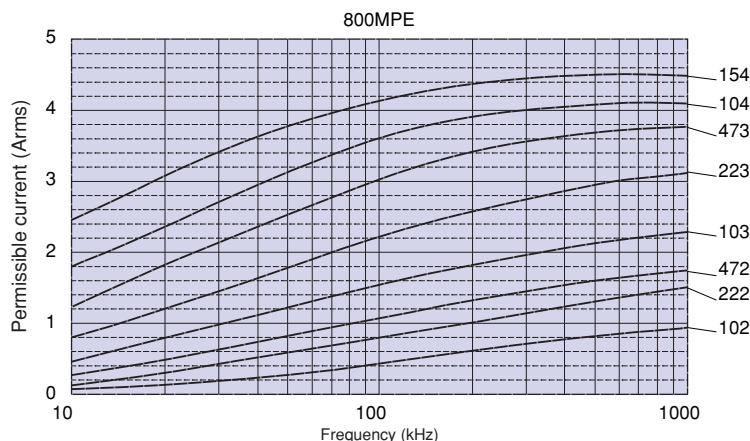

□ : Tolerance (H: ±3%, J: ±5%)   ** : Suffix

◆ PERMISSIBLE CURRENT FOR FREQUENCY