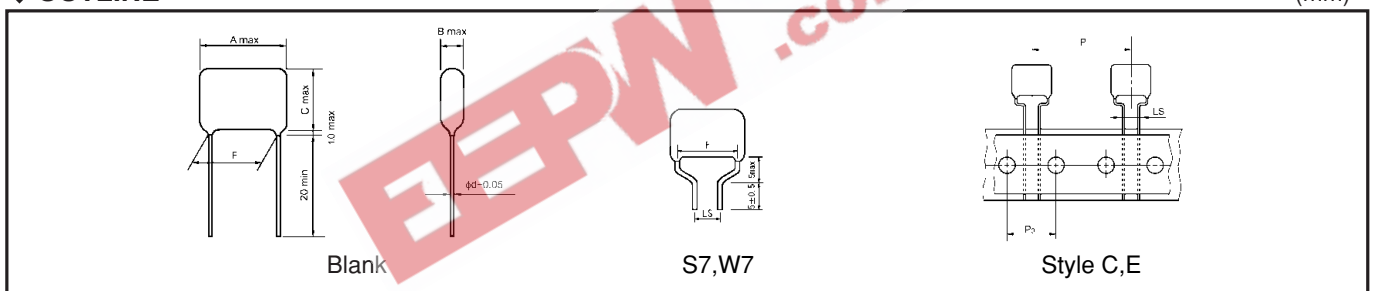

**◆ OUTLINE**

(mm)

**◆ PART NUMBER**

Symbol	U <sub>R</sub>
800	800VDC/250VAC
121	1250VDC/400VAC
161	1600VDC/700VAC

Symbol	Tolerance
H	± 3%
J	± 5%

Symbol	Lead style	Symbol	Lead style
Blank	Long lead type	TJ	Style C, Ammo pack P=25.4 Po=12.7 LS=5.0
S7	Lead forming cut LS=5.0	TN	Style E, Ammo pack P=30.0 Po=15.0 LS=7.5
W7	Lead forming cut LS=7.5		