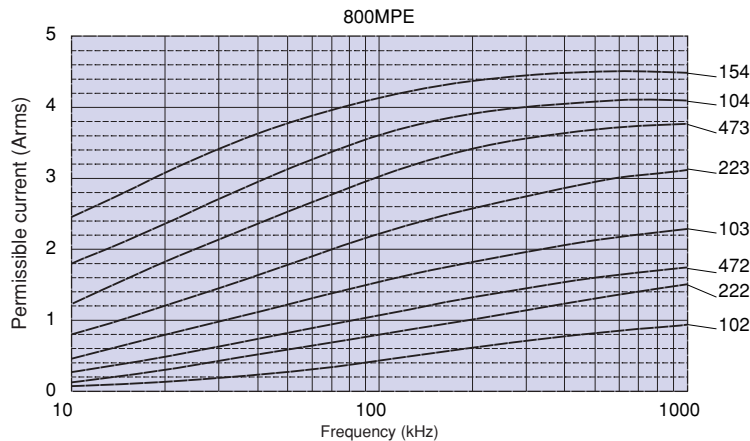

□ : Tolerance (H: ±3%, J: ±5%)   ** : Suffix

◆ PERMISSIBLE CURRENT FOR FREQUENCY