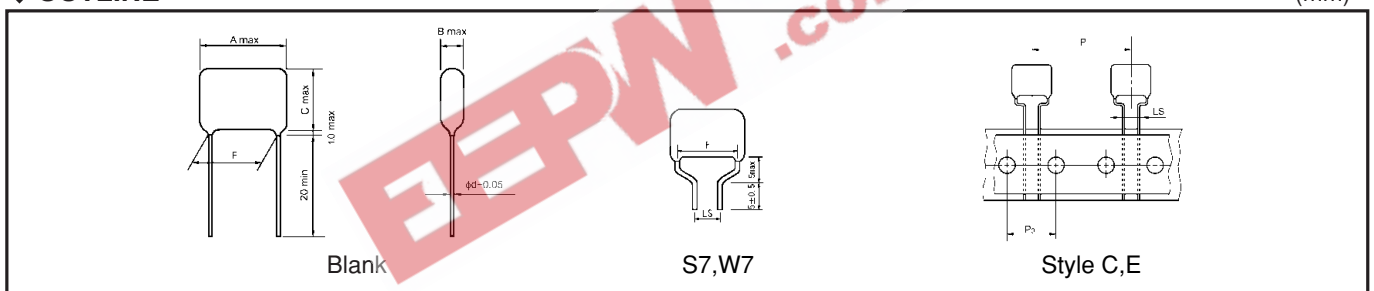

◆ OUTLINE

(mm)

◆ PART NUMBER

Symbol	U _R
800	800VDC/250VAC
121	1250VDC/400VAC
161	1600VDC/700VAC

Symbol	Tolerance
H	± 3%
J	± 5%

Symbol	Lead style	Symbol	Lead style
Blank	Long lead type	TJ	Style C, Ammo pack P=25.4 Po=12.7 LS=5.0
S7	Lead forming cut LS=5.0	TN	Style E, Ammo pack P=30.0 Po=15.0 LS=7.5
W7	Lead forming cut LS=7.5		