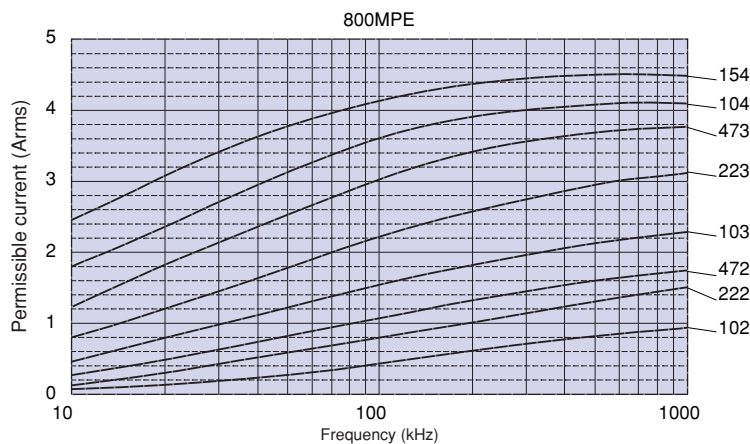

□ : Tolerance (H: ±3%, J: ±5%)   ** : Suffix

◆ PERMISSIBLE CURRENT FOR FREQUENCY