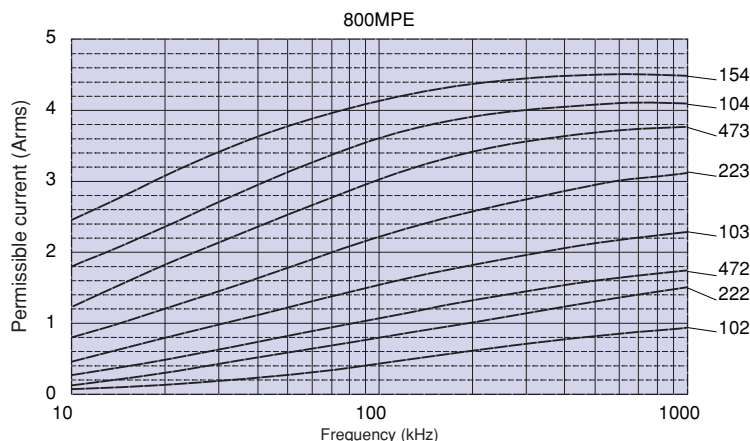

□ : Tolerance (H: ±3%, J: ±5%)

** : Suffix

◆ PERMISSIBLE CURRENT FOR FREQUENCY