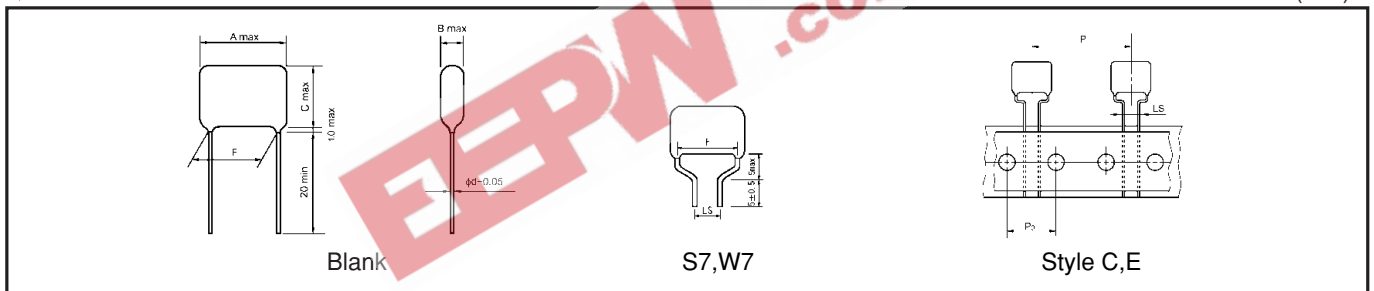

◆ OUTLINE

(mm)

◆ PART NUMBER

Symbol	U _R
800	800VDC/250VAC
121	1250VDC/400VAC
161	1600VDC/700VAC

Symbol	Tolerance
H	± 3%
J	± 5%

Symbol	Lead style	Symbol	Lead style
Blank	Long lead type	TJ	Style C, Ammo pack P=25.4 Po=12.7 LS=5.0
S7	Lead forming cut LS=5.0	TN	Style E, Ammo pack P=30.0 Po=15.0 LS=7.5
W7	Lead forming cut LS=7.5		