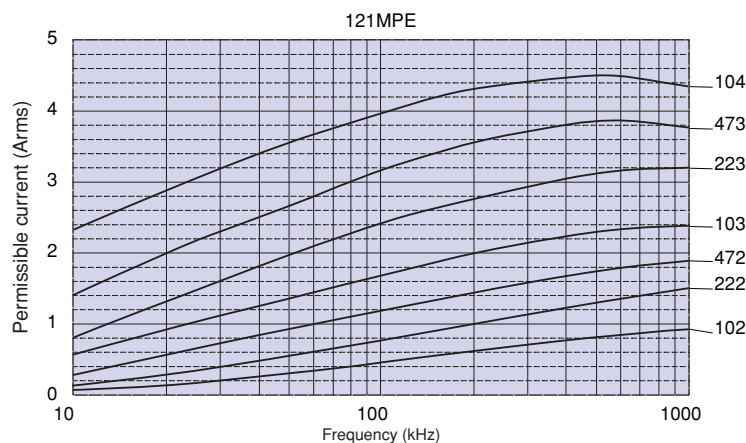

□ : Tolerance (H: ±3%, J: ±5%)   **: Suffix

◆ **PERMISSIBLE CURRENT FOR FREQUENCY**