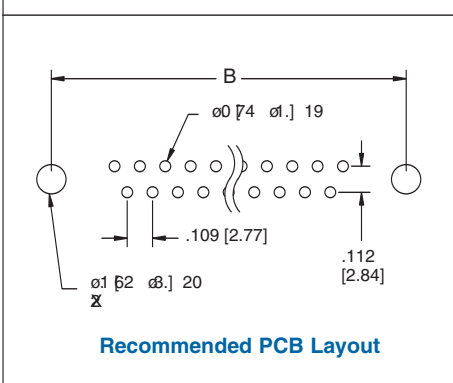

PLUG

DB25-PL-25

SOCKET

DB25-SL-24

Unit: Inch [mm]

Pos.	PLUG	SOCKET	DIMENSIONS	
	A	A	B	C
9	.666 [16.92]	.643 [16.33]	.984 [24.99]	1.213 [30.81]
15	.994 [25.25]	.971 [24.66]	1.312 [33.32]	1.541 [39.14]
25	1.534 [38.96]	1.511 [38.38]	1.852 [47.04]	2.088 [53.04]
37	2.182 [55.43]	2.159 [54.84]	2.500 [63.50]	2.729 [69.32]