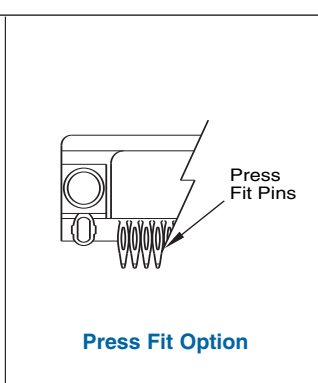

PLUG

DB25-PL-25

SOCKET

DB25-SL-24

Unit: Inch [mm]

Pos.	PLUG	SOCKET	DIMENSIONS	
	A	A	B	C
9	.666 [16.92]	.643 [16.33]	.984 [24.99]	1.213 [30.81]
15	.994 [25.25]	.971 [24.66]	1.312 [33.32]	1.541 [39.14]
25	1.534 [38.96]	1.511 [38.38]	1.852 [47.04]	2.088 [53.04]
37	2.182 [55.43]	2.159 [54.84]	2.500 [63.50]	2.729 [69.32]