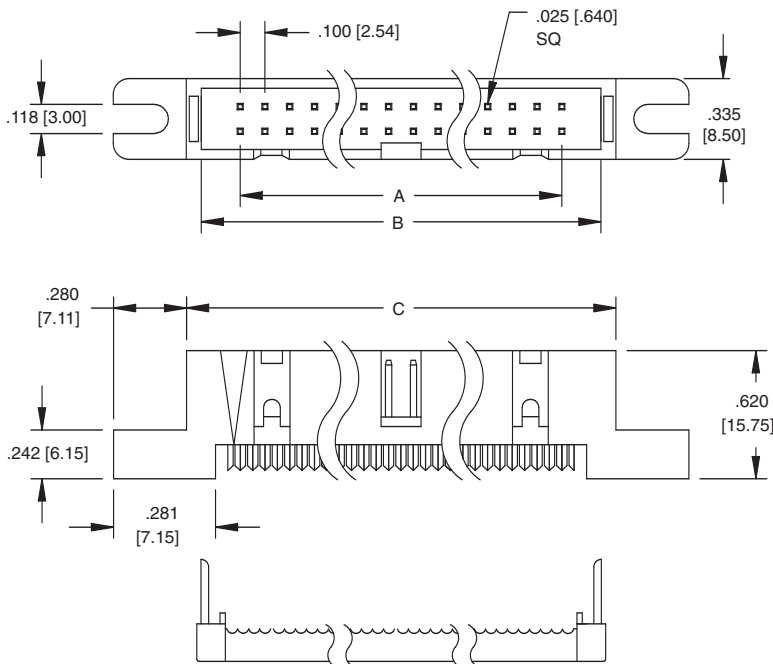

FCP HEADER

FCP-34-SG

FCP HEADER WITH MOUNTING EAR OPTION

FCP-34-SG-E

POS.	DIMENSIONS		
	A	B	C
10	.400 [10.16]	.708 [18.00]	.905 [23.00]
14	.600 [15.24]	.908 [23.08]	1.105 [28.08]
16	.700 [17.78]	1.008 [25.62]	1.205 [30.62]
20	.900 [22.86]	1.208 [30.70]	1.405 [35.70]
24	1.100 [27.94]	1.408 [35.78]	1.605 [40.78]
26	1.200 [30.48]	1.508 [38.32]	1.705 [43.32]
30	1.400 [35.56]	1.708 [43.40]	1.905 [48.40]
34	1.600 [40.64]	1.908 [48.48]	2.105 [53.48]
40	1.900 [48.26]	2.208 [56.10]	2.405 [61.10]
50	2.400 [60.96]	2.708 [68.80]	2.905 [73.80]
60	2.900 [73.66]	3.208 [81.50]	3.405 [86.50]
64	3.100 [78.74]	3.408 [86.58]	3.605 [91.58]