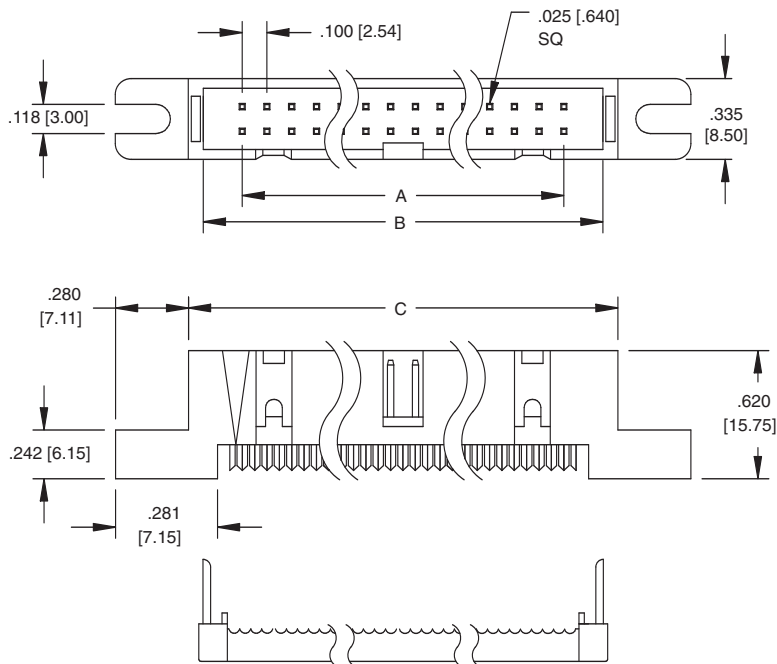

FCP HEADER

FCP-34-SG

FCP HEADER WITH MOUNTING EAR OPTION

FCP-34-SG-E

POS.	DIMENSIONS		
	A	B	C
10	.400 [10.16]	.708 [18.00]	.905 [23.00]
14	.600 [15.24]	.908 [23.08]	1.105 [28.08]
16	.700 [17.78]	1.008 [25.62]	1.205 [30.62]
20	.900 [22.86]	1.208 [30.70]	1.405 [35.70]
24	1.100 [27.94]	1.408 [35.78]	1.605 [40.78]
26	1.200 [30.48]	1.508 [38.32]	1.705 [43.32]
30	1.400 [35.56]	1.708 [43.40]	1.905 [48.40]
34	1.600 [40.64]	1.908 [48.48]	2.105 [53.48]
40	1.900 [48.26]	2.208 [56.10]	2.405 [61.10]
50	2.400 [60.96]	2.708 [68.80]	2.905 [73.80]
60	2.900 [73.66]	3.208 [81.50]	3.405 [86.50]
64	3.100 [78.74]	3.408 [86.58]	3.605 [91.58]