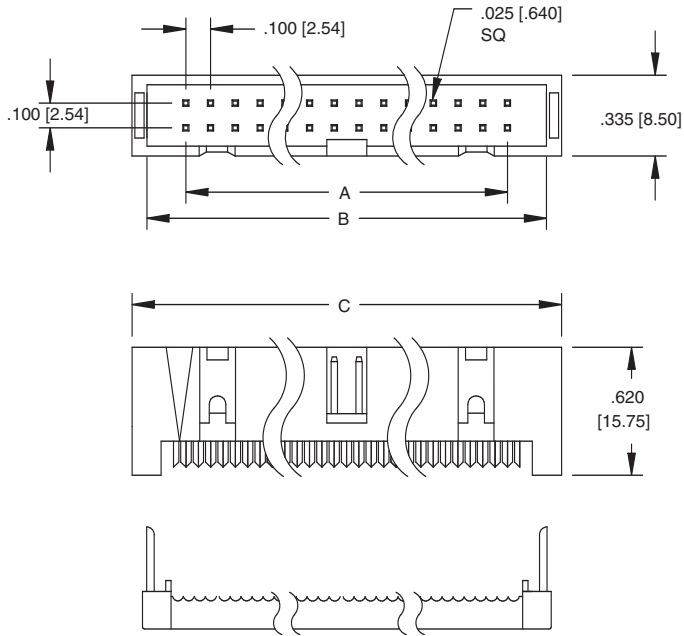

FCP HEADER

FCP-34-SG

FCP HEADER WITH MOUNTING EAR OPTION

FCP-34-SG-E

POS.	DIMENSIONS		
	A	B	C
10	.400 [10.16]	.708 [18.00]	.905 [23.00]
14	.600 [15.24]	.908 [23.08]	1.105 [28.08]
16	.700 [17.78]	1.008 [25.62]	1.205 [30.62]
20	.900 [22.86]	1.208 [30.70]	1.405 [35.70]
24	1.100 [27.94]	1.408 [35.78]	1.605 [40.78]
26	1.200 [30.48]	1.508 [38.32]	1.705 [43.32]
30	1.400 [35.56]	1.708 [43.40]	1.905 [48.40]
34	1.600 [40.64]	1.908 [48.48]	2.105 [53.48]
40	1.900 [48.26]	2.208 [56.10]	2.405 [61.10]
50	2.400 [60.96]	2.708 [68.80]	2.905 [73.80]
60	2.900 [73.66]	3.208 [81.50]	3.405 [86.50]
64	3.100 [78.74]	3.408 [86.58]	3.605 [91.58]