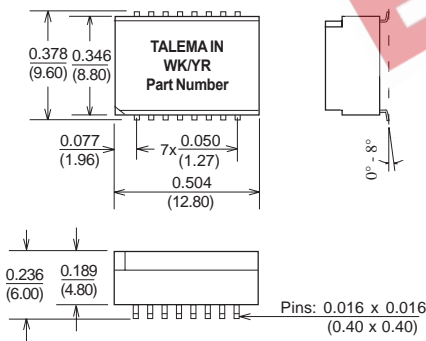

Dimensions & Schematics

Package

Suggested Pad Layout

Sales & Marketing, Design and Manufacturing Facilities

<http://www.talema-nuvotem.com>

Eastern Europe & Czech Republic

NT MAGNETICS s.r.o.
Chebská 27
322 00 Plzeň
Tel: Int. + 420 377 - 338 351
Fax: Int. + 420 377 - 338 350
Email: talema@talema.cz
Web Site: www.ntmagnetics.cz

Germany

TALEMAELEKTRONIK GMBH
Sembdnerstr. 5, Postfach 2523
82110 Germering
Tel: Int. + 49 89 - 841 00 - 0
Fax: Int. + 49 89 - 841 00 25
Email: info@talema.de

Ireland

NUVOTEM TEO.
Crolly
Co. Donegal
Tel: Int. + 353 74 - 954 8666
Fax: Int. + 353 74 - 954 8139
Email: info@nuvotem.com

India

TALEMA ELECTRONIC PVT. LTD.
Opposite the SIDCO Industrial Estate
Gins Towers
4/5S.H/1, Omalur Main Road
Salem - 636 004, Tamil Nadu
Tel: Int. + 91 427 - 244 1325
Fax: Int. + 91 427 - 243 0034
E-mail: talema@talemaindia.com
Web Site: www.talemaindia.com

THE TALEMA GROUP • Magnetic Components for ISDN / xDSL / LAN Data Communications

(10-07) Communications \Broadband\FCJ