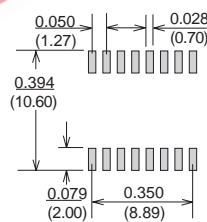

### Features

- Complies with ANSI X3T9.5, FC-0 over 133, 266 and 531 Mbps data rates for up to 100 meters on coaxial and STP cable
- Fast rise time
- Low profile, light weight SMD packages for pick and place compatibility while providing consistent and reliable coplanarity
- Manufactured in an ISO-9001:2000, TS-16949:2002 and ISO-14001:2004 certified Talema facility
- Fully RoHS compliant and meets lead free reflow level J-STD-020C

### Dual Fibre Channel Transformers

Part Number	OCL (µH Min.)	Turns ratio ±5%	R <sub>CU</sub> P (mOhms)	C <sub>WW</sub> (pF Max)	Rise Time (ns Max) 20-80%	L <sub>L</sub> sec (µH Max)	V <sub>P</sub> (Vrms)
FCJ-7.5	7.5	1 : 1	200	5.0	0.5	0.10	2000
FCJ-15	15	1 : 1	200	5.0	0.8	0.10	2000
FCJ-30	30	1 : 1	200	5.0	1.6	0.10	2000
FCJ-60	60	1 : 1	200	5.5	2.0	0.10	2000

### Dimensions & Schematics

#### Suggested Pad Layout