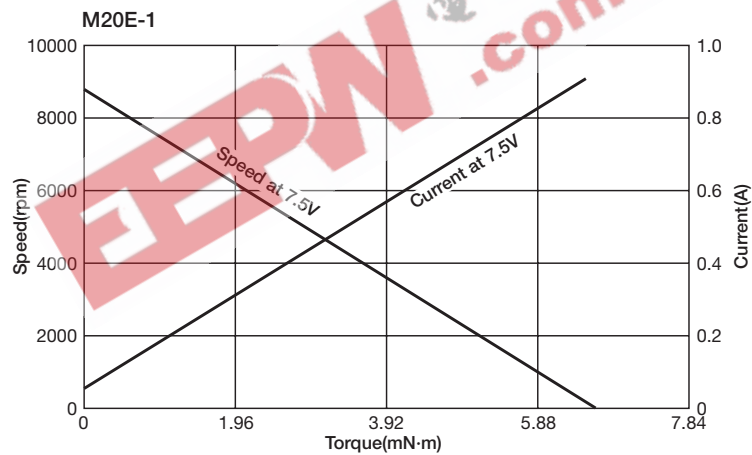

DC Mini-Motors M20E-1 Series

DC Mini-Motors

Applications

1. CD Player
2. Power-assist/Power-assistance

SPECIFICATIONS

| Items | SPEC-NO | R14 1526 |
|------------------------|---------|----------|
| Rated Voltage (V) | | 7.5 |
| Voltage Range (V) | | 6.0~8.5 |
| Rated Load (mN·m) | | 2.45 |
| No Load Speed (rpm) | | 8850 |
| No Load Current (mA) | | 43 |
| Starting Torque (mN·m) | | 6.55 |
| Rotation | | CW/CCW |

CHARACTERISTICS

DIMENSIONS

Unit : mm