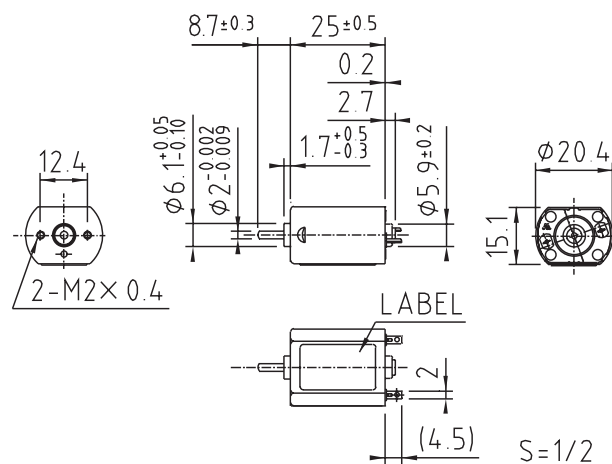

DC Mini-Motors M20E-1 Series

DC Mini-Motors

Applications

1. CD Player
2. Power-assist/Power-assistance

SPECIFICATIONS

| Items | SPEC-NO | R14 1526 |
|------------------------|---------|----------|
| Rated Voltage (V) | | 7.5 |
| Voltage Range (V) | | 6.0~8.5 |
| Rated Load (mN·m) | | 2.45 |
| No Load Speed (rpm) | | 8850 |
| No Load Current (mA) | | 43 |
| Starting Torque (mN·m) | | 6.55 |
| Rotation | | CW/CCW |

CHARACTERISTICS

DIMENSIONS

Unit : mm