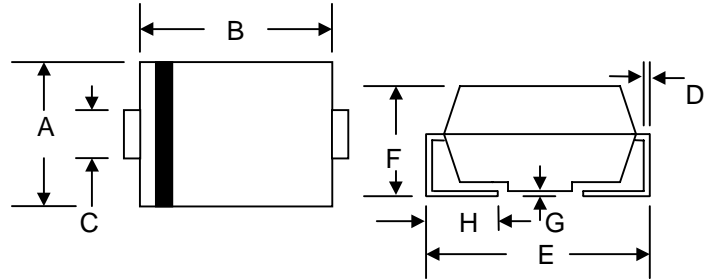

### Mechanical Data

- Case: SMA/DO-214AC, Molded Plastic
- Terminals: Solder Plated, Solderable per MIL-STD-750, Method 2026
- Polarity: Cathode Band Except Bi-Directional
- Marking: Device Code
- Weight: 0.064 grams (approx.)
- **Lead Free: For RoHS / Lead Free Version, Add "-LF" Suffix to Part Number, See Page 6**

| SMA/DO-214AC         |       |       |
|----------------------|-------|-------|
| Dim                  | Min   | Max   |
| A                    | 2.50  | 2.90  |
| B                    | 4.00  | 4.60  |
| C                    | 1.20  | 1.60  |
| D                    | 0.152 | 0.305 |
| E                    | 4.80  | 5.28  |
| F                    | 2.00  | 2.44  |
| G                    | 0.051 | 0.203 |
| H                    | 0.76  | 1.52  |
| All Dimensions in mm |       |       |

- Note: 1. Non-repetitive current pulse per Figure 4 and derated above  $T_A = 25^\circ\text{C}$  per Figure 1.  
 2. Mounted on 5.0mm<sup>2</sup> copper pad to each terminal.  
 3. 8.3ms single half sine-wave duty cycle = 4 pulses per minutes maximum.  
 4. Lead temperature at 75 $^\circ\text{C}$ .  
 5. Peak pulse power waveform is 10/1000 $\mu\text{S}$ .