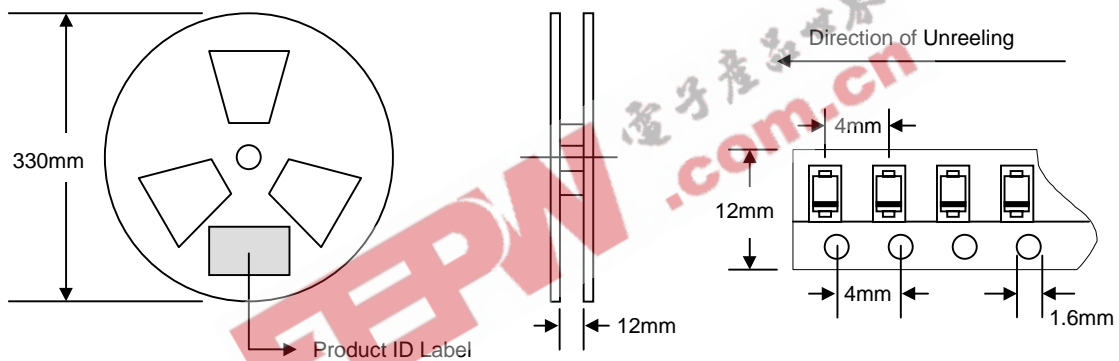

PACKAGING INFORMATION

TAPE & REEL

Reel Diameter (mm)	Quantity (PCS)	Inner Box Size L x W x H (mm)	Quantity (PCS)	Carton Size L x W x H (mm)	Quantity (PCS)	Approx. Gross Weight (KG)
330	7,500	340 x 337 x 45	15,000	370 x 370 x 420	120,000	17.5

Note: 1. Paper reel, white or gray color.
2. Components are packed in accordance with EIA standard 481-1 and 481-2.