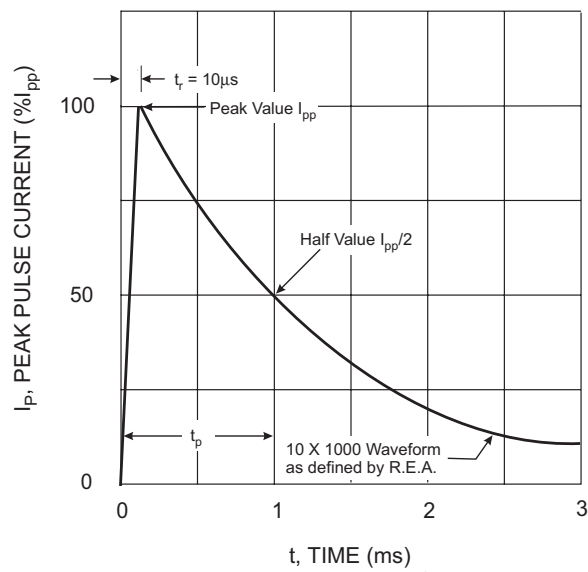

- Note: 1. Non-repetitive current pulse per Figure 4 and derated above  $T_A = 25^\circ\text{C}$  per Figure 1.  
 2. Mounted on 5.0mm<sup>2</sup> copper pad to each terminal.  
 3. 8.3ms single half sine-wave duty cycle = 4 pulses per minutes maximum.  
 4. Lead temperature at 75 $^\circ\text{C}$ .  
 5. Peak pulse power waveform is 10/1000 $\mu\text{S}$ .

Fig. 1 Pulse Derating Curve

Fig. 2 Typical Junction Capacitance

Fig. 3 Pulse Rating Curve

Fig. 4 Pulse Waveform