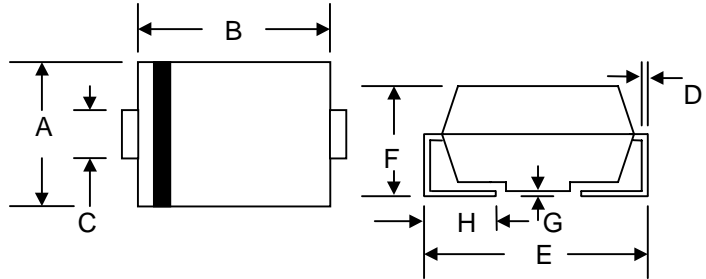

### Mechanical Data

- Case: SMA/DO-214AC, Molded Plastic
- Terminals: Solder Plated, Solderable per MIL-STD-750, Method 2026
- Polarity: Cathode Band Except Bi-Directional
- Marking: Device Code
- Weight: 0.064 grams (approx.)
- **Lead Free: For RoHS / Lead Free Version, Add "-LF" Suffix to Part Number, See Page 6**

| SMA/DO-214AC         |       |       |
|----------------------|-------|-------|
| Dim                  | Min   | Max   |
| A                    | 2.50  | 2.90  |
| B                    | 4.00  | 4.60  |
| C                    | 1.20  | 1.60  |
| D                    | 0.152 | 0.305 |
| E                    | 4.80  | 5.28  |
| F                    | 2.00  | 2.44  |
| G                    | 0.051 | 0.203 |
| H                    | 0.76  | 1.52  |
| All Dimensions in mm |       |       |

- Note: 1. Non-repetitive current pulse per Figure 4 and derated above  $T_A = 25^\circ\text{C}$  per Figure 1.  
 2. Mounted on 5.0mm<sup>2</sup> copper pad to each terminal.  
 3. 8.3ms single half sine-wave duty cycle = 4 pulses per minutes maximum.  
 4. Lead temperature at 75 $^\circ\text{C}$ .  
 5. Peak pulse power waveform is 10/1000 $\mu\text{S}$ .