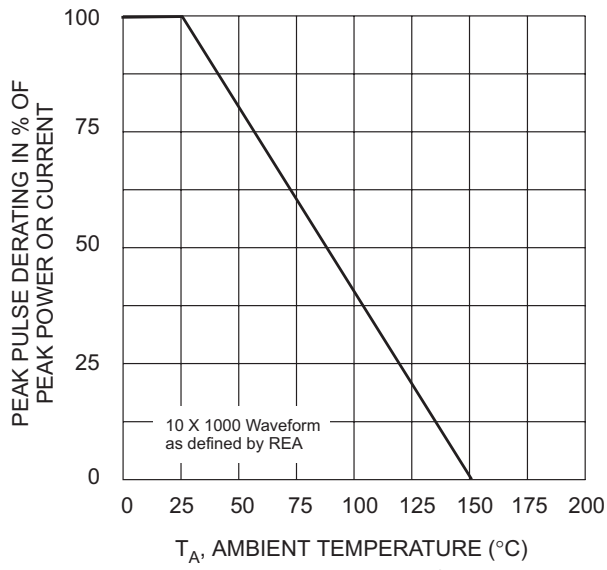

- Note: 1. Non-repetitive current pulse per Figure 4 and derated above  $T_A = 25^\circ\text{C}$  per Figure 1.  
 2. Mounted on 5.0mm<sup>2</sup> copper pad to each terminal.  
 3. 8.3ms single half sine-wave duty cycle = 4 pulses per minutes maximum.  
 4. Lead temperature at 75 $^\circ\text{C}$ .  
 5. Peak pulse power waveform is 10/1000 $\mu\text{S}$ .