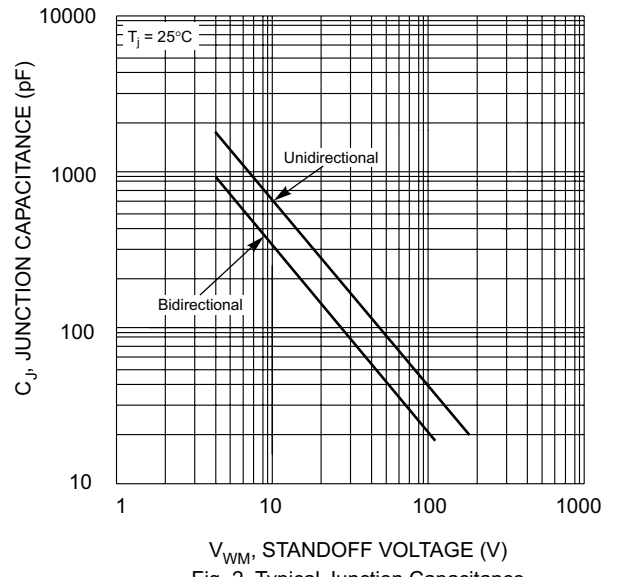

### Mechanical Data

- Case: SMA/DO-214AC, Molded Plastic
- Terminals: Solder Plated, Solderable per MIL-STD-750, Method 2026
- Polarity: Cathode Band Except Bi-Directional
- Marking: Device Code
- Weight: 0.064 grams (approx.)
- **Lead Free: For RoHS / Lead Free Version, Add "-LF" Suffix to Part Number, See Page 6**

- Note: 1. Non-repetitive current pulse per Figure 4 and derated above  $T_A = 25^\circ\text{C}$  per Figure 1.  
 2. Mounted on 5.0mm<sup>2</sup> copper pad to each terminal.  
 3. 8.3ms single half sine-wave duty cycle = 4 pulses per minutes maximum.  
 4. Lead temperature at 75 $^\circ\text{C}$ .  
 5. Peak pulse power waveform is 10/1000 $\mu\text{S}$ .

Fig. 1 Pulse Derating Curve

Fig. 2 Typical Junction Capacitance

Fig. 3 Pulse Rating Curve

Fig. 4 Pulse Waveform