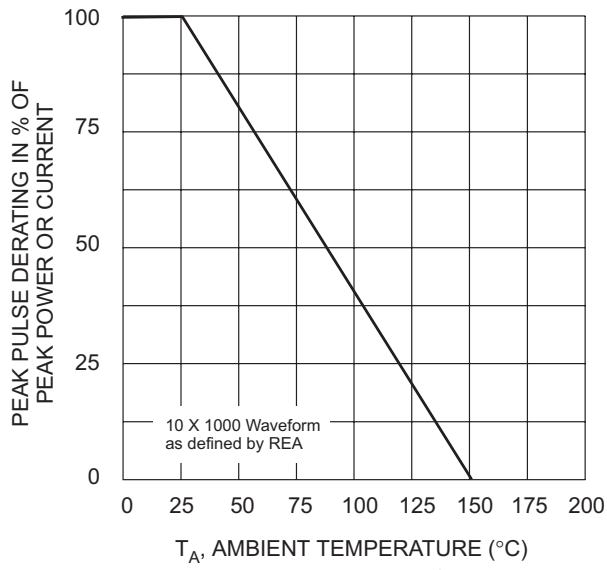

- Note: 1. Non-repetitive current pulse, per Figure 4 and derated above  $T_A = 25^\circ\text{C}$  per Figure 1.  
 2. Mounted on 5.0mm<sup>2</sup> copper pads to each terminal.  
 3. 8.3ms single half sine-wave duty cycle = 4 pulses per minutes maximum.  
 4. Lead temperature at  $75^\circ\text{C} = T_L$ .  
 5. Peak pulse power waveform is 10/1000 $\mu\text{S}$ .