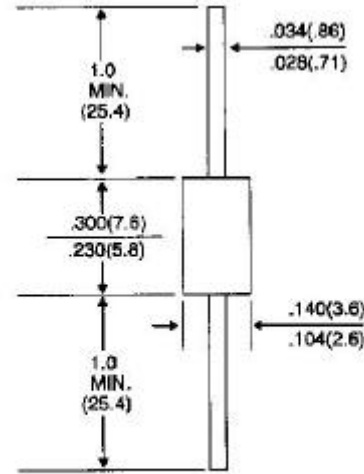

### DO-15

Dimensions in inches and (millimeters)

### MECHANICAL DATA

Case: JEDEC DO-15 molded plastic

Terminals: Axial leads, solderable per MIL-STD-202, Method 208

Polarity: Color band denoted cathode except Bipolar

Mounting Position: Any

Weight: 0.015 ounce, 0.4 gram