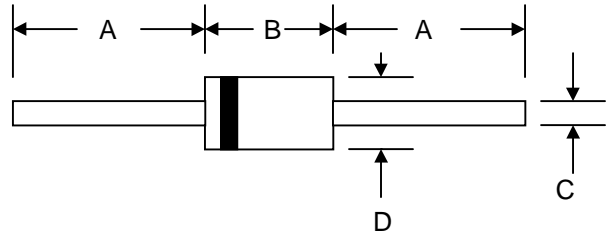

### Mechanical Data

- Case: DO-15, Molded Plastic
- Terminals: Axial Leads, Solderable per MIL-STD-202, Method 208
- Polarity: Cathode Band Except Bi-Directional
- Marking: Type Number
- Weight: 0.40 grams (approx.)
- **Lead Free: For RoHS / Lead Free Version, Add “-LF” Suffix to Part Number, See Page 6**

- Note: 1. Non-repetitive current pulse per Figure 1 and derated above  $T_A = 25^\circ\text{C}$  per Figure 4.  
 2. Mounted on 40mm<sup>2</sup> copper pad.  
 3. 8.3ms single half sine-wave duty cycle = 4 pulses per minutes maximum.  
 4. Lead temperature at 75 $^\circ\text{C}$ .  
 5. Peak pulse power waveform is 10/1000 $\mu\text{S}$ .