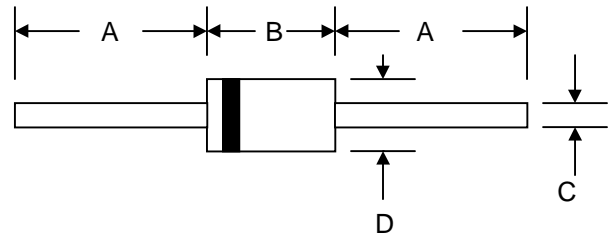

### Features

- Glass Passivated Die Construction
- 600W Peak Pulse Power Dissipation
- 6.8V – 440V Standoff Voltage
- Uni- and Bi-Directional Versions Available
- Excellent Clamping Capability
- Fast Response Time
- Plastic Case Material has UL Flammability Classification Rating 94V-O

### Mechanical Data

- Case: JEDEC DO-15 Low Profile Molded Plastic
- Terminals: Axial Leads, Solderable per MIL-STD-202, Method 208
- Polarity: Cathode Band or Cathode Notch
- Marking:  
 Unidirectional – Device Code and Cathode Band  
 Bidirectional – Device Code Only
- Weight: 0.40 grams (approx.)

| DO-15                |      |       |
|----------------------|------|-------|
| Dim                  | Min  | Max   |
| A                    | 25.4 | —     |
| B                    | 5.50 | 7.62  |
| C                    | 0.71 | 0.864 |
| D                    | 2.60 | 3.60  |
| All Dimensions in mm |      |       |

- Note:
1. Non-repetitive current pulse, per Figure 1 and derated above  $T_A = 25^\circ\text{C}$  per Figure 4.
  2. Mounted on 40mm<sup>2</sup> copper pad.
  3. 8.3ms single half sine-wave duty cycle = 4 pulses per minutes maximum.
  4. Lead temperature at  $75^\circ\text{C} = T_L$ .
  5. Peak pulse power waveform is 10/1000 $\mu\text{s}$ .