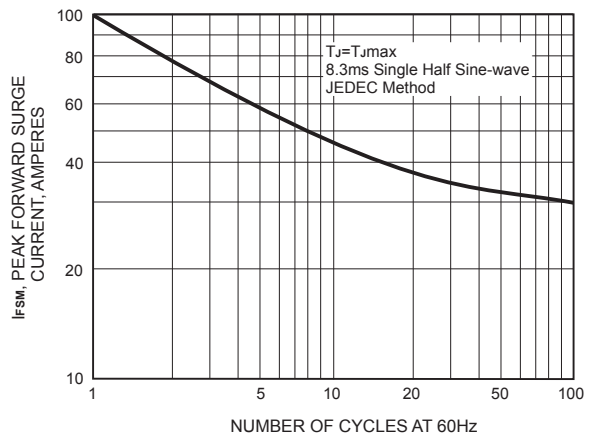

FIG.6-MAXIMUM NON-REPETITIVE PEAK FORWARD SURGE CURRENT, UNIDIRECTIONAL