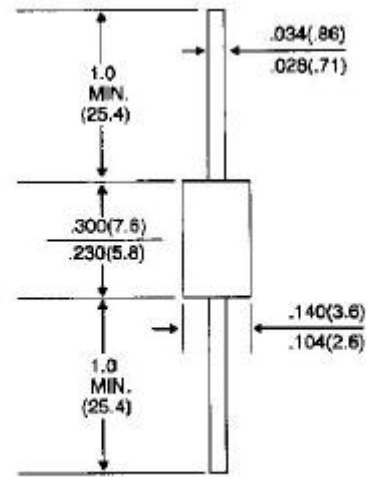

## DO-15

Dimensions in inches and (millimeters)

## MECHANICAL DATA

Case: JEDEC DO-15 molded plastic

Terminals: Axial leads, solderable per MIL-STD-202, Method 208

Polarity: Color band denoted cathode except Bipolar

Mounting Position: Any

Weight: 0.015 ounce, 0.4 gram