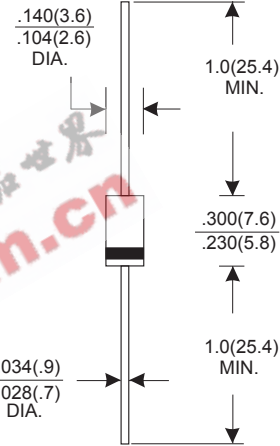

## FEATURES

- \* 600 Watts Surge Capability at 1ms
- \* Excellent clamping capability
- \* Low zener impedance
- \* Fast response time: Typically less than 1.0ps from 0 volt to BV min.
- \* Typical  $I_R$  less than  $1\mu A$  above 10V
- \* High temperature soldering guaranteed:  $260^\circ C$  / 10 seconds / .375"(9.5mm) lead length, 5lbs.(2.3kg) tension

## MECHANICAL DATA

- \* Case: Molded plastic
- \* Epoxy: UL 94V-0 rate flame retardant
- \* Lead: Axial leads, solderable per MIL-STD-202, method 208 guaranteed
- \* Polarity: Color band denotes cathode end
- \* Mounting position: Any
- \* Weight: 0.40 grams

## VOLTAGE RANGE

6.8 to 440 Volts

600 Watts Peak Power

5.0 Watts Steady State

DO-15

Dimensions in inches and (millimeters)

### NOTES:

1. Non-repetitive current pulse per Fig. 3 and derated above  $T_A=25^\circ C$  per Fig. 2.
2. Mounted on Copper Pad area of 1.6" X 1.6" (40mm X 40mm) per Fig.5.
3. 8.3ms single half sine-wave, duty cycle = 4 pulses per minute maximum.