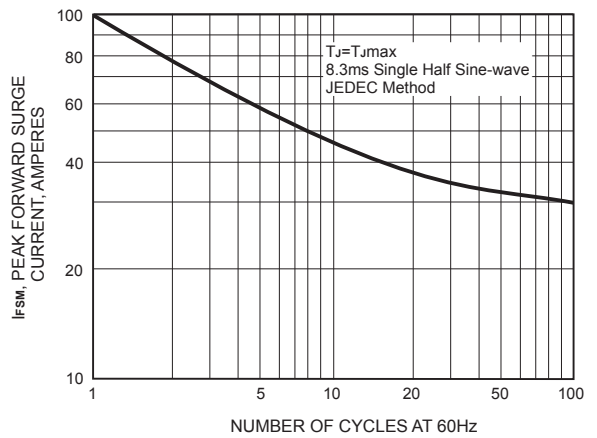

FIG.6-MAXIMUM NON-REPETITIVE PEAK FORWARD SURGE CURRENT, UNIDIRECTIONAL