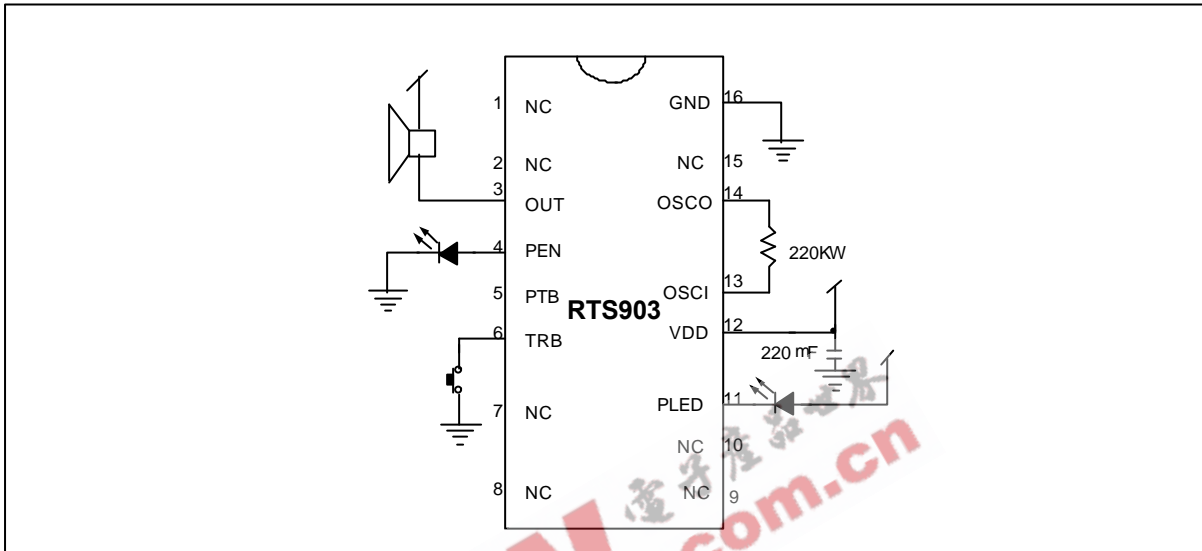

Application Circuit

1.