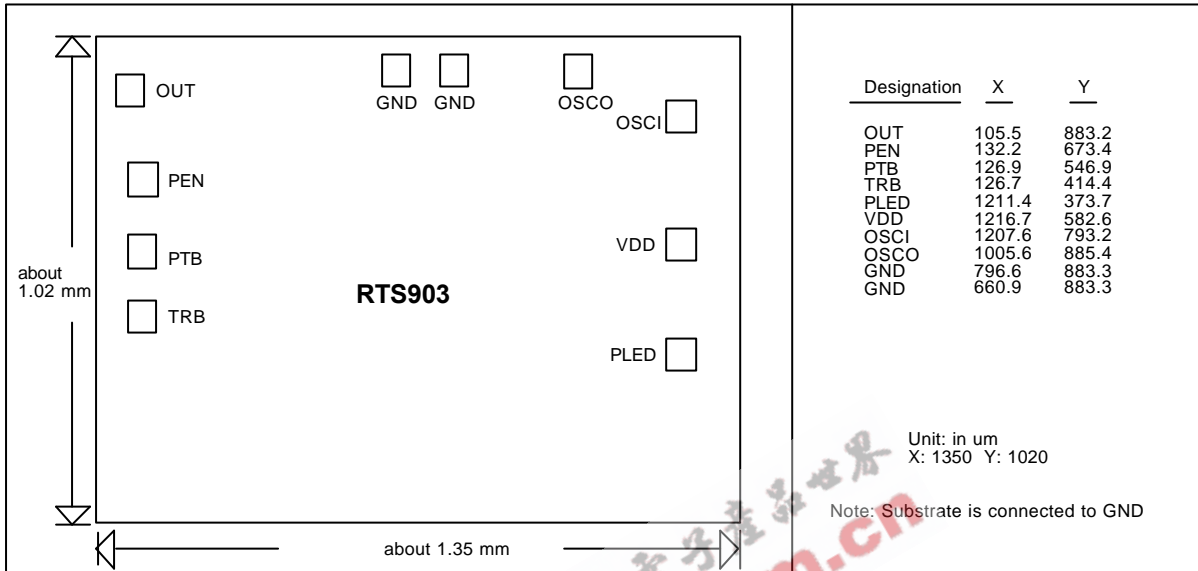

Bonding Diagram

Song List

RTS903-1: Melody

1. Jingle Bell + White Christmas
2. Santa Claus is Coming to Town + We Wish You a Merry Christmas
3. The First Noel + Silent Night
4. Upon on the Housetop + Angels We Have Heard on Hight
5. It Came Upon the Midnight clear + Joy to the World
6. The Twelve Days of Christmas + Foggy the Snowman
7. Rudolph the Red-nosed Reindeer + Hark ! The Herald Angels Sing
8. O Christmas Tree + Deck the Halls
9. O Come All Ye Faithful + Silver Bells

RTS903-2: Melody

1. Hush Little Baby
2. Down the Mountainside We Go
3. Twinkle Twinkle Little Star
4. Home on the Range
5. The Fire Man
6. Spring is Coming
7. Oh! My Darling
8. Did You Ever See a Lassie
9. Rockaby Baby
10. Three Blind Mice
11. The farmer in the Dell
12. Bingo