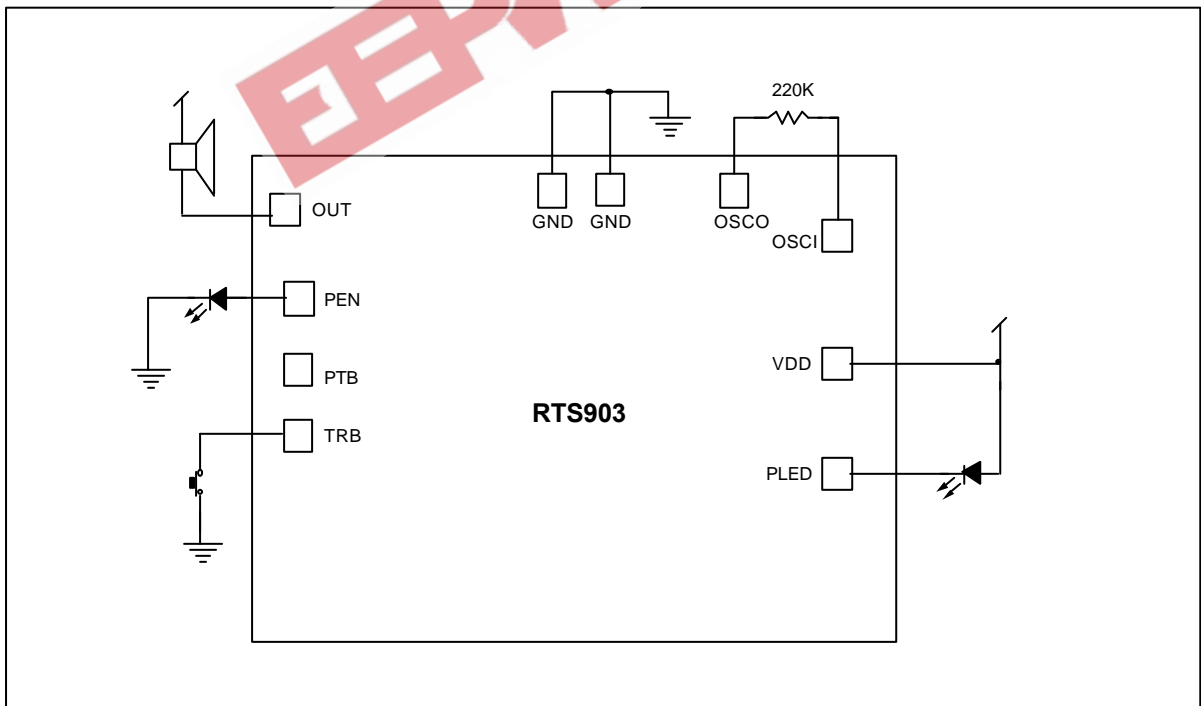

Application Circuit

1.

2.