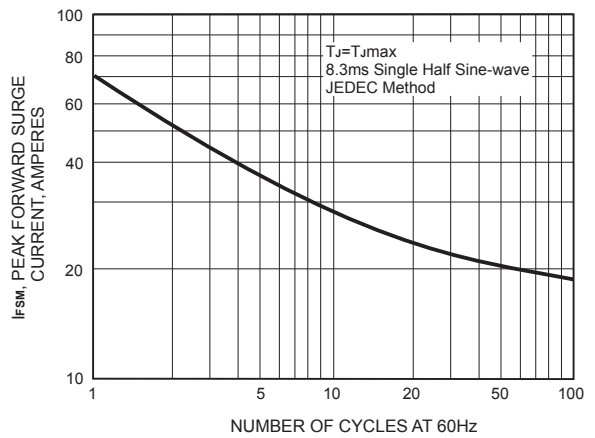

FIG.6-MAXIMUM NON-REPETITIVE PEAK FORWARD SURGE CURRENT, UNIDIRECTIONAL