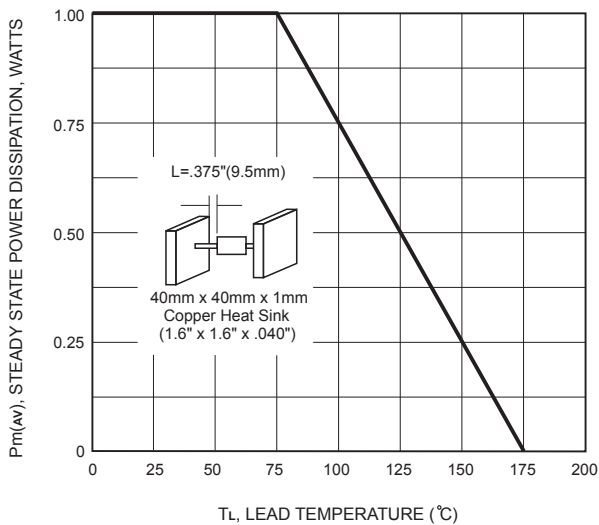

# RATING AND CHARACTERISTIC CURVES (SA5.0 THRU SA180CA)

FIG.1-PEAK PULSE POWER DERATING CURVE

FIG.2-PULSE DERATING CURVE

FIG.3-PULSE WAVE FORM

FIG.4-TYPICAL JUNCTION CAPACITANCE

FIG.5-STEADY STATE POWER DERATING CURVE