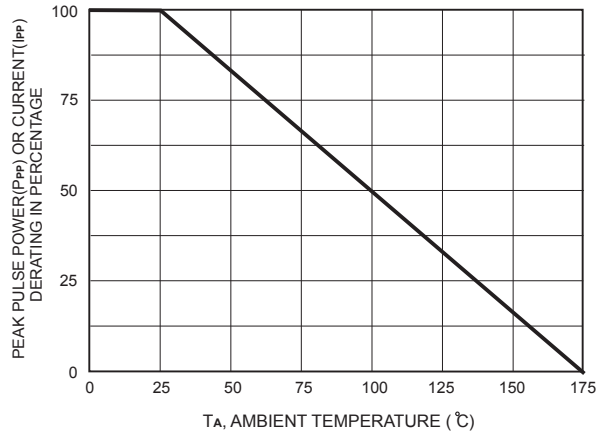

# RATING AND CHARACTERISTIC CURVES (SA5.0 THRU SA180CA)

FIG.1-PEAK PULSE POWER DERATING CURVE

FIG.2-PULSE DERATING CURVE

FIG.3-PULSE WAVE FORM

FIG.4-TYPICAL JUNCTION CAPACITANCE

FIG.5-STEADY STATE POWER DERATING CURVE