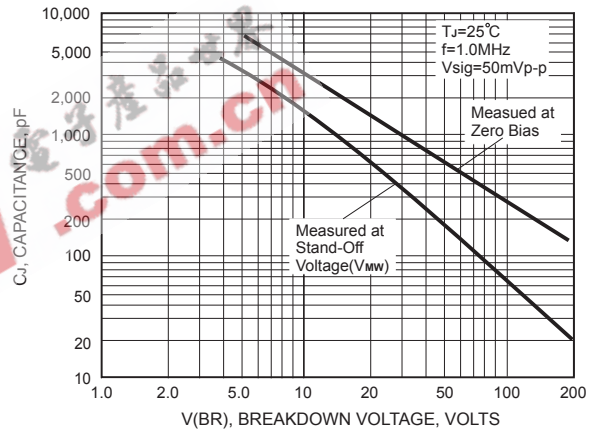

# RATING AND CHARACTERISTIC CURVES (SA5.0 THRU SA180CA)

FIG.1-PEAK PULSE POWER DERATING CURVE

FIG.2-PULSE DERATING CURVE

FIG.3-PULSE WAVE FORM

FIG.4-TYPICAL JUNCTION CAPACITANCE

FIG.5-STEADY STATE POWER DERATING CURVE