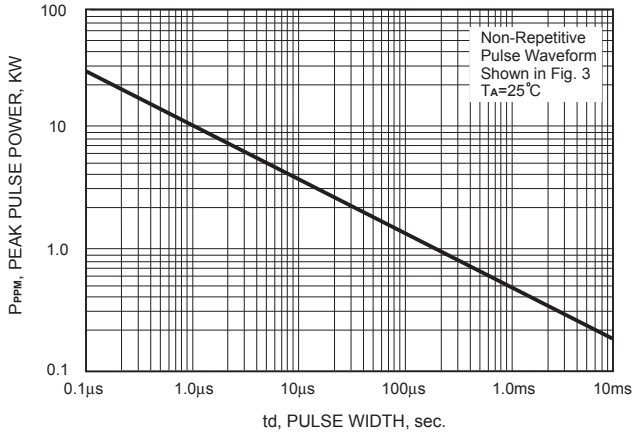

# RATING AND CHARACTERISTIC CURVES (SA5.0 THRU SA180CA)

FIG.1-PEAK PULSE POWER DERATING CURVE

FIG.2-PULSE DERATING CURVE

FIG.3-PULSE WAVE FORM

FIG.4-TYPICAL JUNCTION CAPACITANCE

FIG.5-STEADY STATE POWER DERATING CURVE