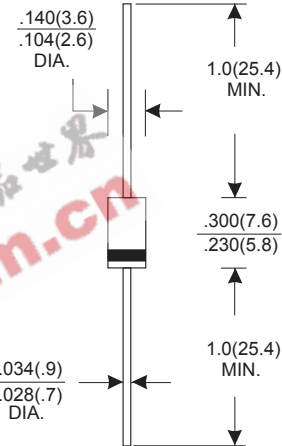

## FEATURES

- \* 500 Watts Surge Capability at 1ms
- \* Excellent clamping capability
- \* Low zener impedance
- \* Fast response time: Typically less than 1.0ps from 0 volt to BV min.
- \* Typical  $I_R$  less than  $1\mu A$  above 10V
- \* High temperature soldering guaranteed:  $260^\circ C$  / 10 seconds / .375"(9.5mm) lead length, 5lbs.(2.3kg) tension

## MECHANICAL DATA

- \* Case: Molded plastic
- \* Epoxy: UL 94V-0 rate flame retardant
- \* Lead: Axial leads, solderable per MIL-STD-202, method 208 guaranteed
- \* Polarity: Color band denotes cathode end
- \* Mounting position: Any
- \* Weight: 0.40 grams

## VOLTAGE RANGE

5.0 to 180 Volts

500 Watts Peak Power

3.0 Watts Steady State

DO-15

Dimensions in inches and (millimeters)

### NOTES:

1. Non-repetitive current pulse per Fig. 3 and derated above  $T_A=25^\circ C$  per Fig. 2.
2. Mounted on Copper Pad area of  $1.6" \times 1.6"$  (40mm X 40mm) per Fig.5.
3. 8.3ms single half sine-wave, duty cycle = 4 pulses per minute maximum.